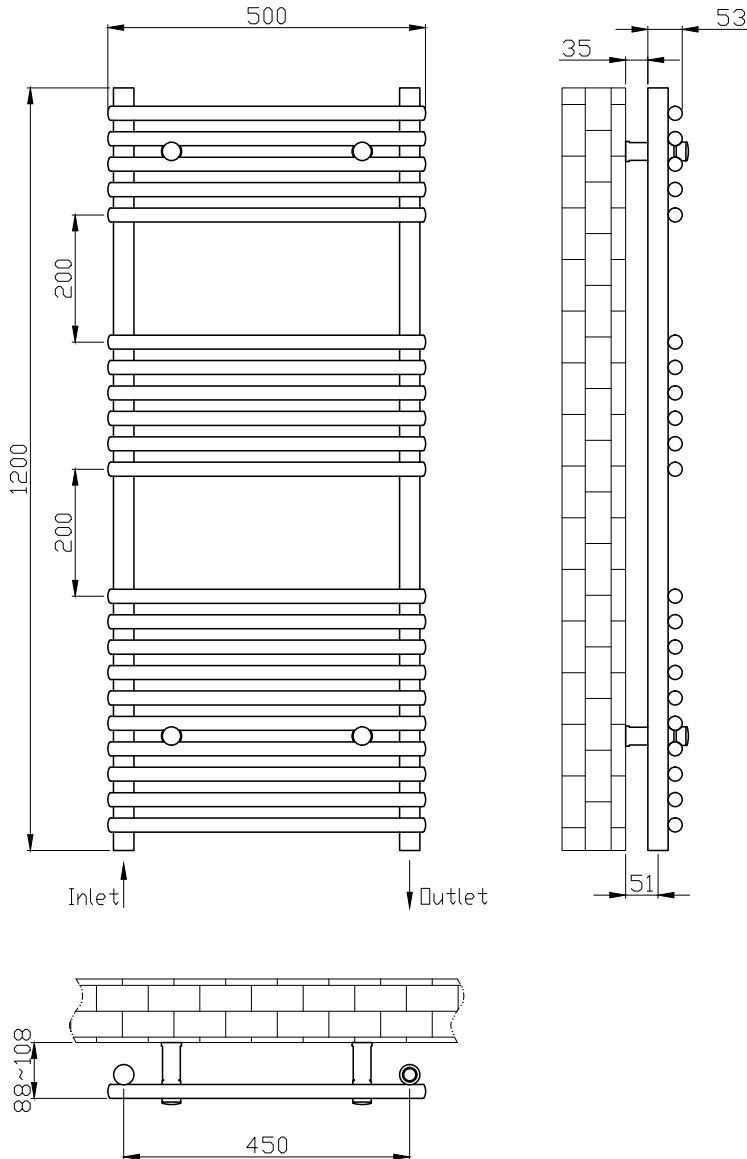

Phoenix

DESIGNED FOR YOU

Technical Data Sheet

Range: Radiators
 Type: Demi
 Code: RA003
 Version/Date: v3 04/18

1200 x 600 Image Shown

Information:

Height	Width	Pipe Centres	Wall to Pipe Centres	Watts	BTU's	Code
1200	500	450	75-90	754	2574	RA003

Notes: Drawings may not be to scale. All dimensions in mm unless otherwise stated. Information correct at time of printing but subject to change at any time.