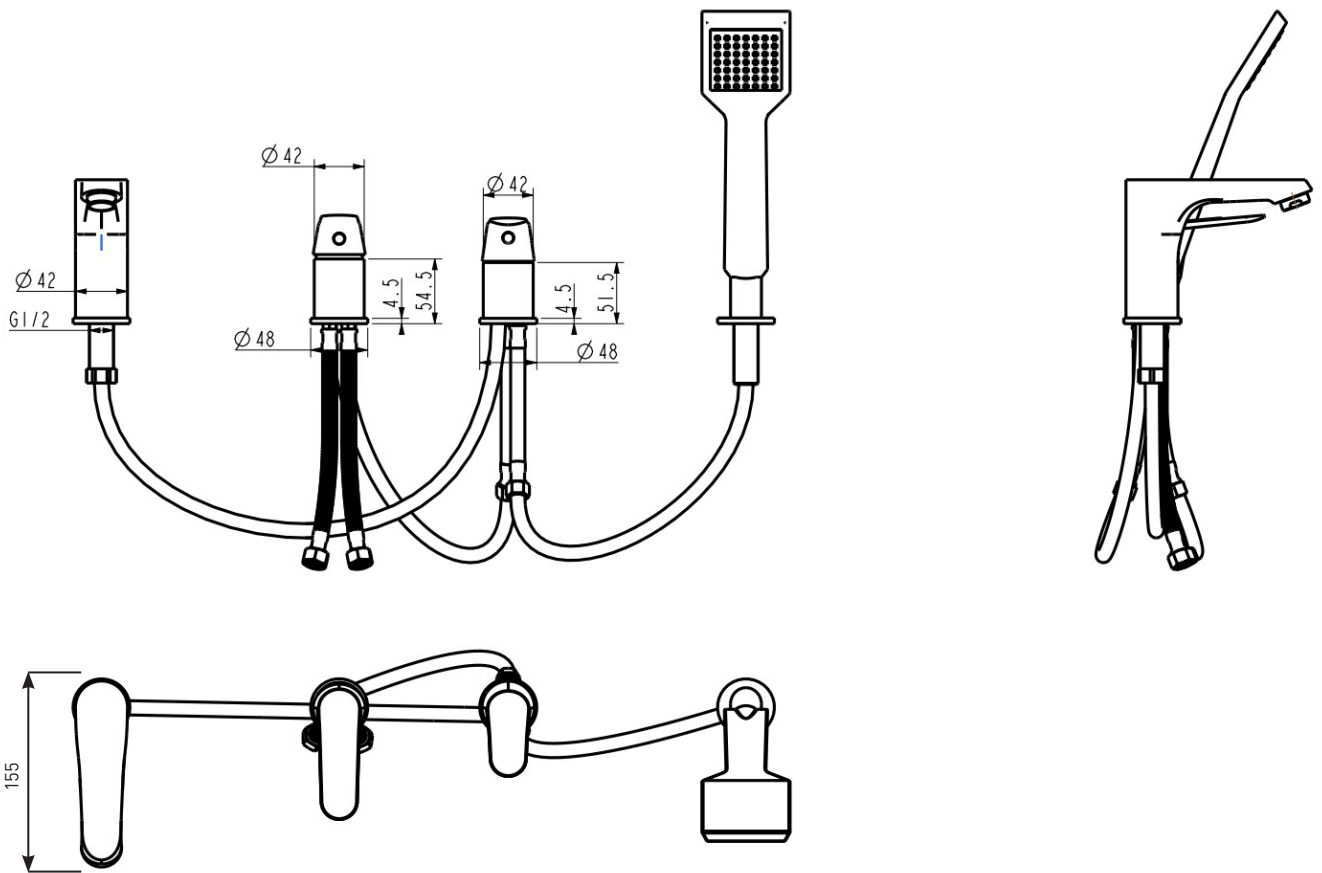

# Phoenix

DESIGNED FOR YOU

Technical Data Sheet

Range: Brassware - Petra  
 Type: 4 Hole Bath Shower Mixer  
 Code: PT010  
 Version/Date: v2 02/17