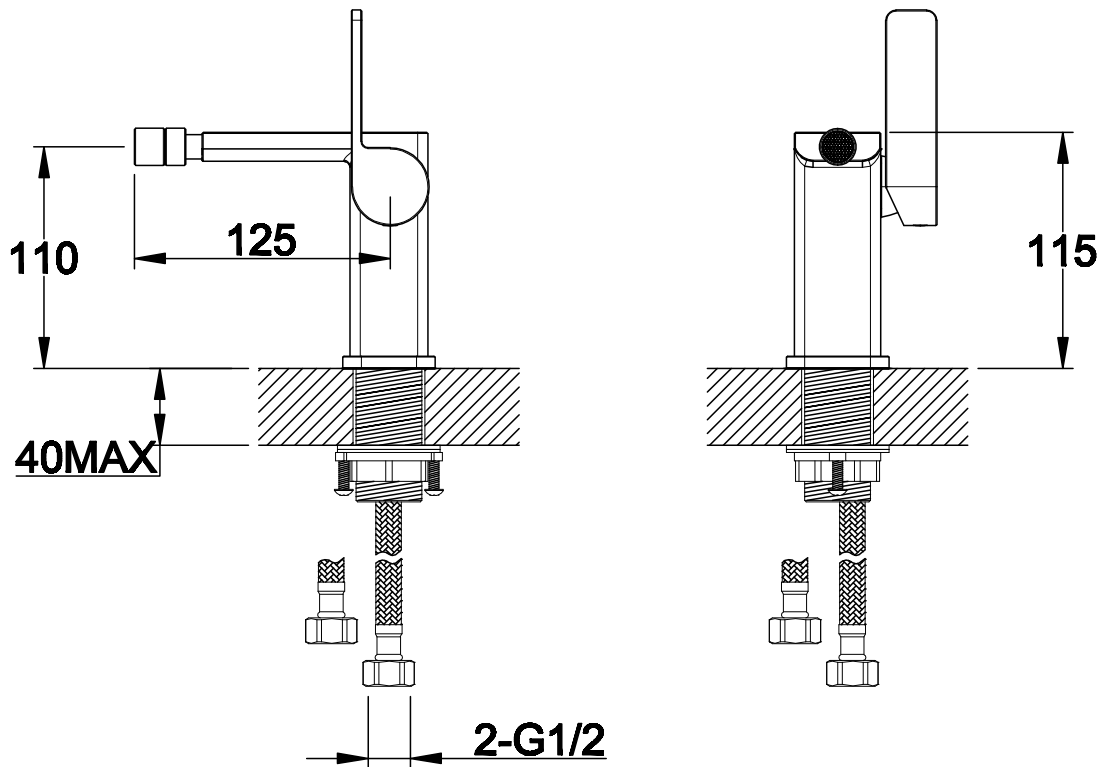

Phoenix

DESIGNED FOR YOU

Technical Data Sheet

Range: Brassware

Type: Pia Bidet Mono Mixer

Code: PI011

Version/Date: v2 07/17

Information:

Notes: Drawings may not be to scale. All dimensions in mm unless otherwise stated. Information correct at time of printing but subject to change at any time.