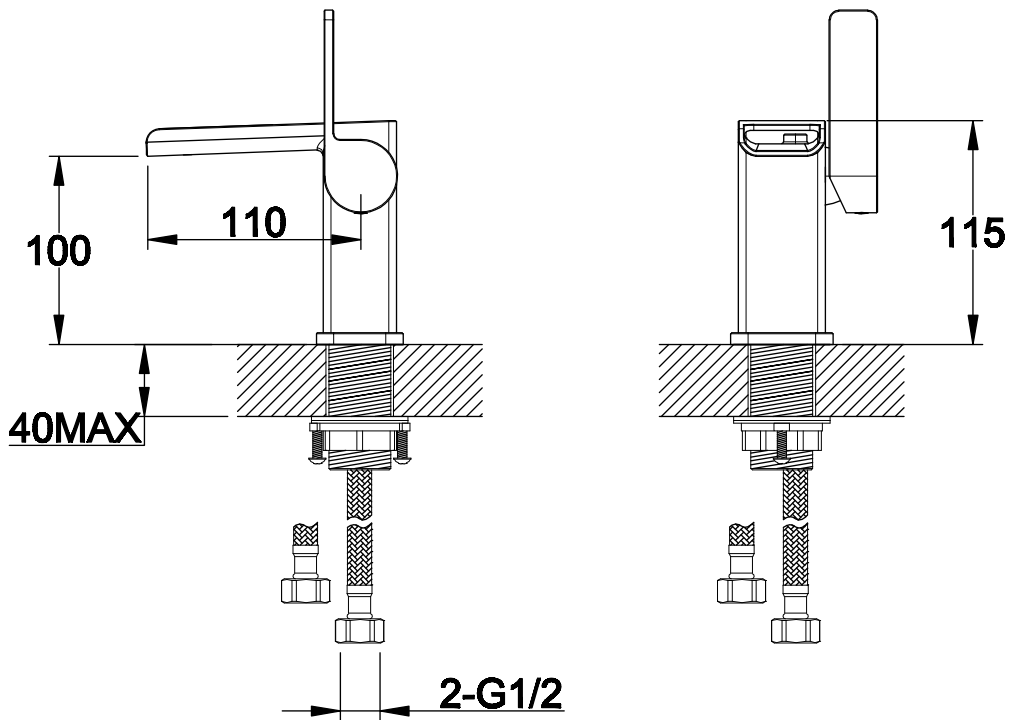

Phoenix

DESIGNED FOR YOU

Technical Data Sheet

Range: Brassware
Type: Pia Basin Mono Mixer
Code: PI009
Version/Date: v2 07/17

Information:

Guarantee/Aftercare: During installation extra care must be taken to avoid damaging the fittings. We provide a guarantee against faulty manufacture or materials (excluding serviceable parts), providing they have been installed, cared for and used in accordance with our instructions and good plumbing practice. We recommend that all brassware is installed to allow access to serviceable parts as we cannot accept responsibility in the event that access is required.

Notes: Drawings may not be to scale. All dimensions in mm unless otherwise stated. Information correct at time of printing but subject to change at any time.