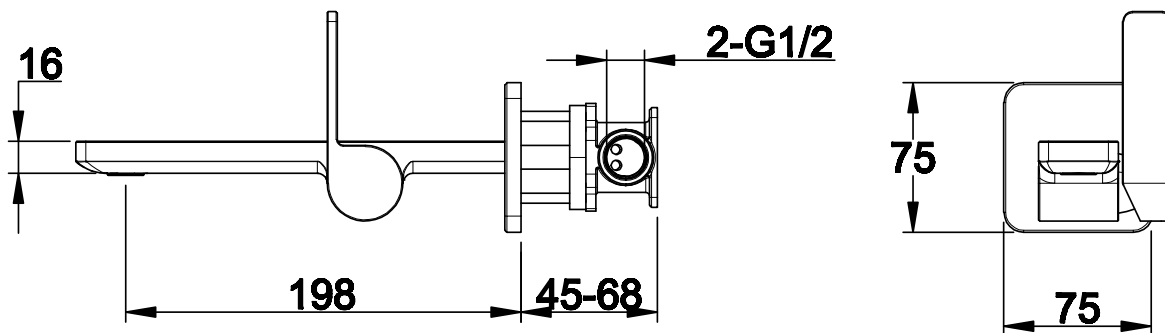

Phoenix

DESIGNED FOR YOU

Technical Data Sheet

Range: Brassware

Type: Pia Wall Basin Mono Mixer

Code: PI006

Version/Date: v2 07/17

Information:

Notes: Drawings may not be to scale. All dimensions in mm unless otherwise stated. Information correct at time of printing but subject to change at any time.