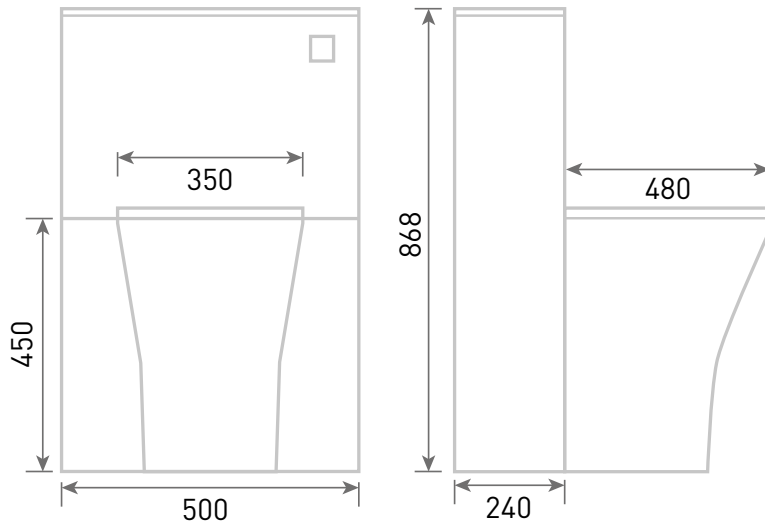

Range: Furniture
Type: Konnex Back to Wall & WC
Code: N100183CE-N100783CE
Version/Date: v3 02/21

Information:

Solid surface worktops available
 Includes Cistern & Konnex rimless WC

Guarantee/Aftercare: During installation extra care must be taken to avoid damaging the fittings. We provide a guarantee against faulty manufacture or materials (excluding serviceable parts), providing they have been installed, cared for and used in accordance with our instructions and good plumbing practice.