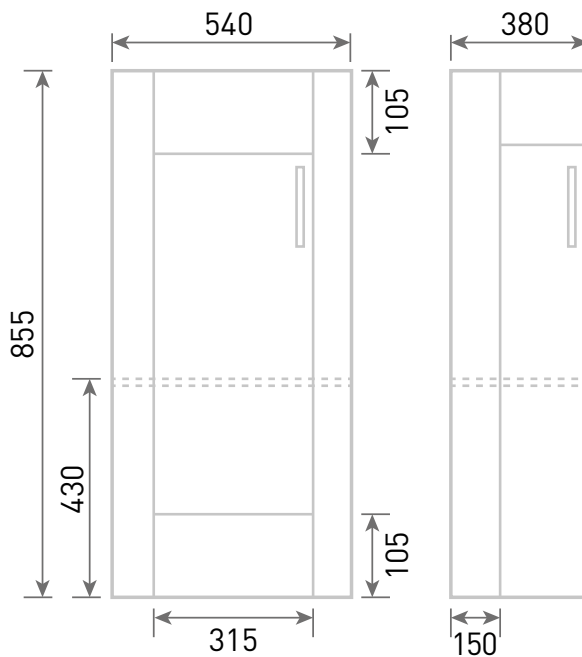

Phoenix

DESIGNED FOR YOU

Technical Data Sheet

Range: Furniture

Type: Tyne

Code: N090184TH N090384TH N090784TH

Version/Date: v1 02/20

Information:
Mineral Cast Basin

Notes: Drawings may not be to scale. All dimensions in mm unless otherwise stated. Information correct at time of printing but subject to change at any time.