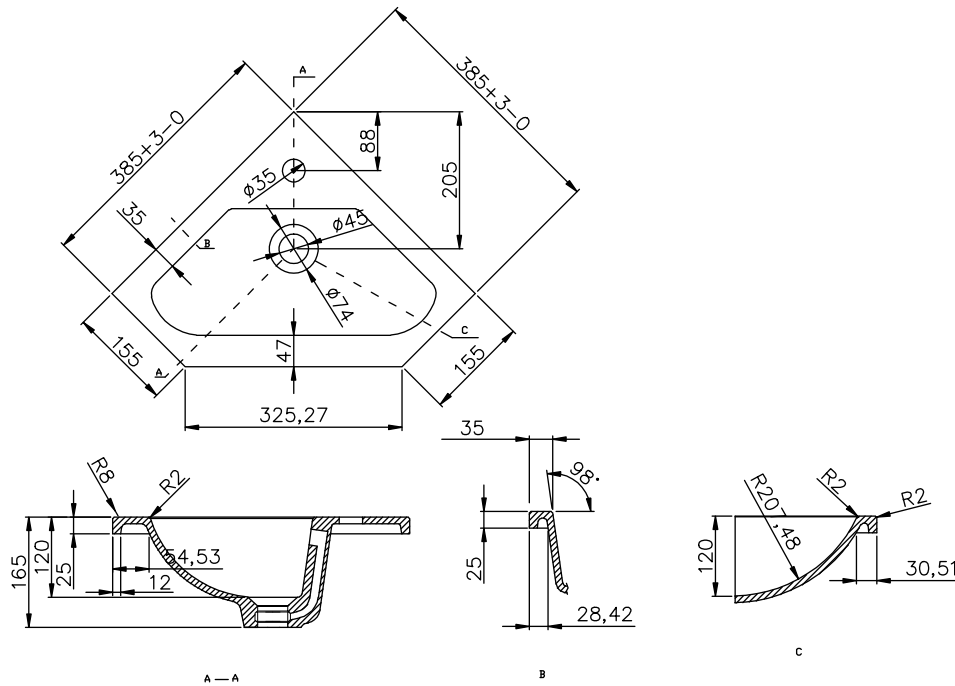

Phoenix

DESIGNED FOR YOU

Technical Data Sheet

Range: Furniture

Type: Tyne

Code: N090184TH N090384TH N090784TH

Version/Date: v1 02/20

Information:
Mineral Cast Basin

Notes: Drawings may not be to scale. All dimensions in mm unless otherwise stated. Information correct at time of printing but subject to change at any time.