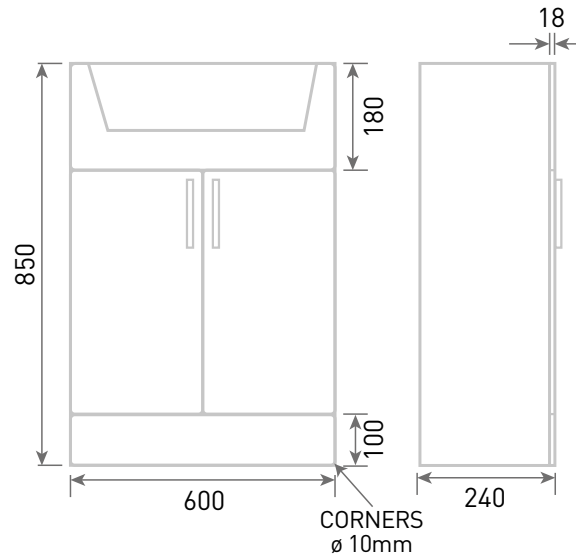

# Phoenix

DESIGNED FOR YOU

Technical Data Sheet

Range:	Furniture
Type:	Arno 60 2 Door Floor Unit & Basin
Code:	N080166TH N080466TH N080566TH N080766TH
Version/Date:	v1 01/20

**Information:**  
Mineral Cast Basin

Notes: Drawings may not be to scale. All dimensions in mm unless otherwise stated. Information correct at time of printing but subject to change at any time.