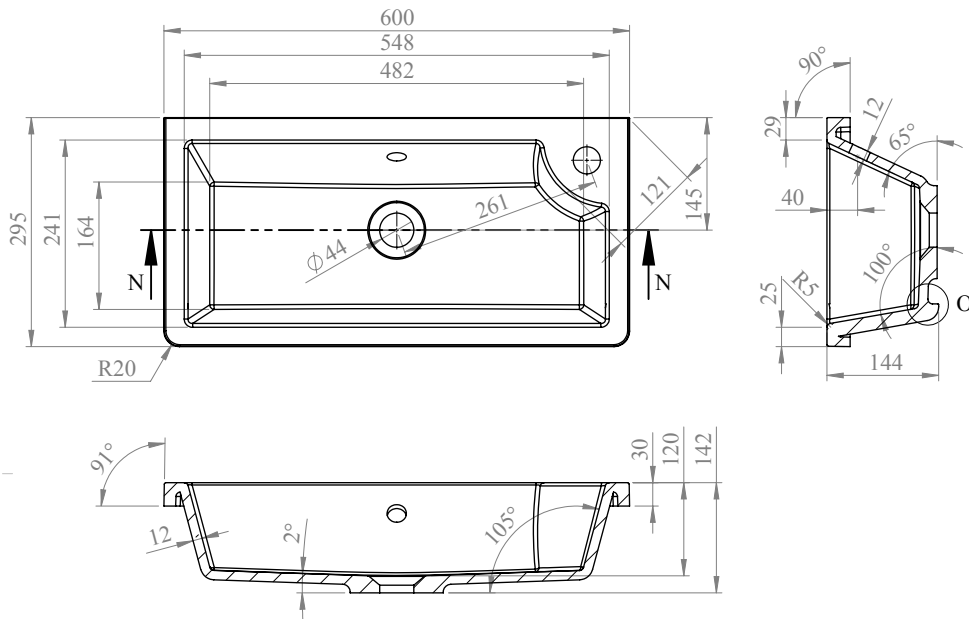

# Phoenix

DESIGNED FOR YOU

Technical Data Sheet

Range:	Furniture
Type:	Arno 60 2 Door Floor Unit & Basin
Code:	N080166TH N080466TH N080566TH N080766TH
Version/Date:	v1 01/20

**Information:**  
Mineral Cast Basin

Notes: Drawings may not be to scale. All dimensions in mm unless otherwise stated. Information correct at time of printing but subject to change at any time.