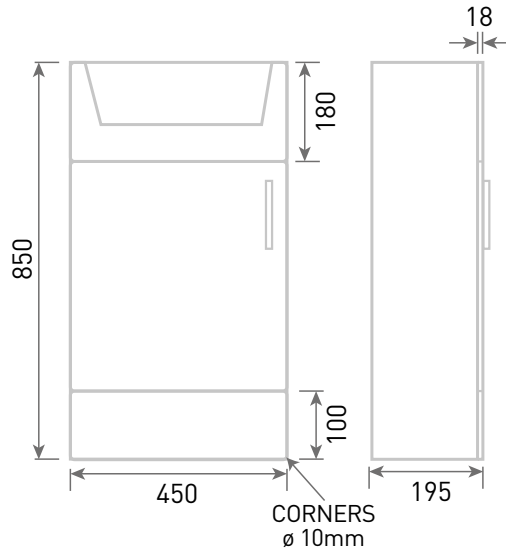

Phoenix

DESIGNED FOR YOU

Technical Data Sheet

Range:	Furniture
Type:	Arno 50 2 Door Floor Unit & Basin
Code:	N080165TH N080465TH N080565TH N080765TH
Version/Date:	v1 01/20

Information:
Mineral Cast Basin

Unit Colour:

Notes: Drawings may not be to scale. All dimensions in mm unless otherwise stated. Information correct at time of printing but subject to change at any time.