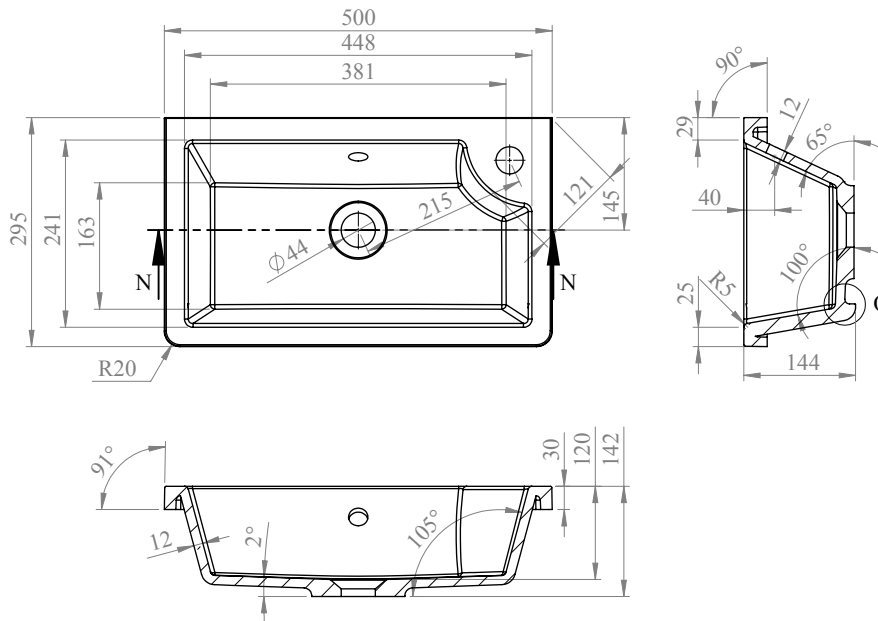

Phoenix

DESIGNED FOR YOU

Technical Data Sheet

Range:	Furniture
Type:	Arno 50 2 Door Floor Unit & Basin
Code:	N080165TH N080465TH N080565TH N080765TH
Version/Date:	v1 01/20

Information:
Mineral Cast Basin

Unit Colour:

Notes: Drawings may not be to scale. All dimensions in mm unless otherwise stated. Information correct at time of printing but subject to change at any time.