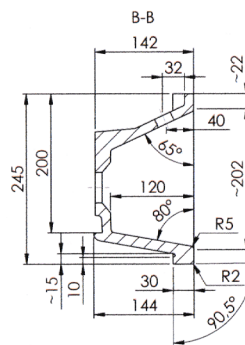

Phoenix

DESIGNED FOR YOU

Technical Data Sheet

Range:	Furniture
Type:	Arno 45 1 Door Floor Unit & Basin
Code:	N080164TH N080464TH N080564TH N080764TH
Version/Date:	v1 01/20

Information:
Mineral Cast Basin

Unit Colour:

Notes: Drawings may not be to scale. All dimensions in mm unless otherwise stated. Information correct at time of printing but subject to change at any time.