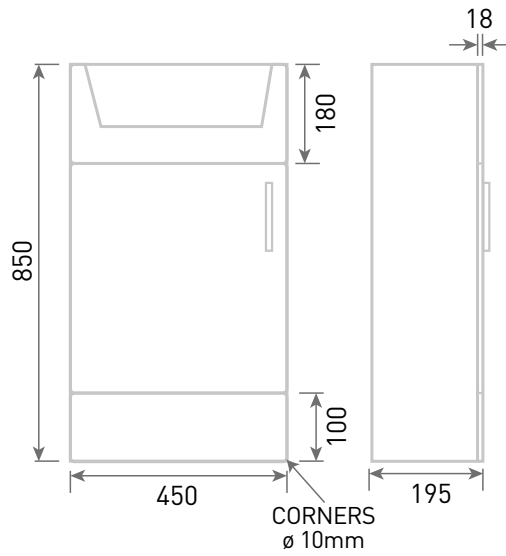

Phoenix

DESIGNED FOR YOU

Technical Data Sheet

Range:	Furniture
Type:	Arno 45 1 Door Floor Unit & Basin
Code:	N080164TH N080464TH N080564TH N080764TH
Version/Date:	v1 01/20

Information:
Mineral Cast Basin

Unit Colour:

Notes: Drawings may not be to scale. All dimensions in mm unless otherwise stated. Information correct at time of printing but subject to change at any time.