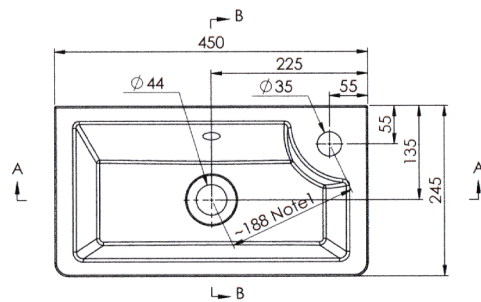

Phoenix

DESIGNED FOR YOU

Technical Data Sheet

Range:	Furniture
Type:	Arno 45 1 Door Floor Unit & Basin
Code:	N080164TH N080464TH N080564TH N080764TH
Version/Date:	v1 01/20

Information:
Mineral Cast Basin

Unit Colour:

Notes: Drawings may not be to scale. All dimensions in mm unless otherwise stated. Information correct at time of printing but subject to change at any time.