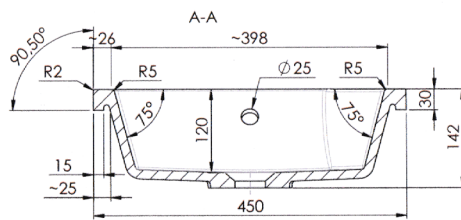

Phoenix

DESIGNED FOR YOU

Technical Data Sheet

Range:	Furniture
Type:	Arno 45 1 Door Floor Unit & Basin
Code:	N080164TH N080464TH N080564TH N080764TH
Version/Date:	v1 01/20

Information:
Mineral Cast Basin

Unit Colour:

Notes: Drawings may not be to scale. All dimensions in mm unless otherwise stated. Information correct at time of printing but subject to change at any time.