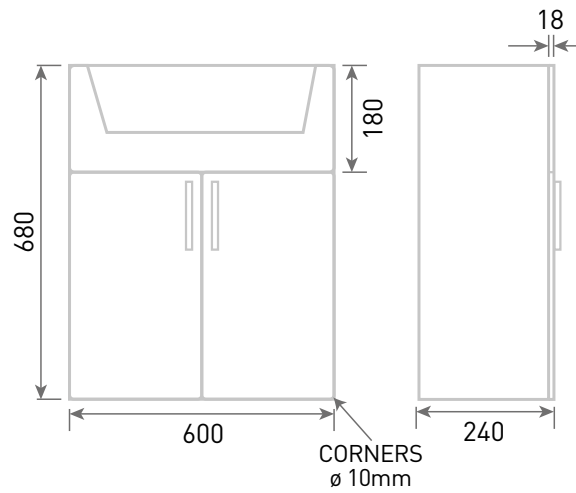

Phoenix

DESIGNED FOR YOU

Technical Data Sheet

Range:	Furniture
Type:	Arno 60 2 Door Wall Unit & Basin
Code:	N080146TH N080446TH N080546TH N080746TH
Version/Date:	v1 01/20

Information:
Mineral Cast Basin

Unit Colour:

Notes: Drawings may not be to scale. All dimensions in mm unless otherwise stated. Information correct at time of printing but subject to change at any time.