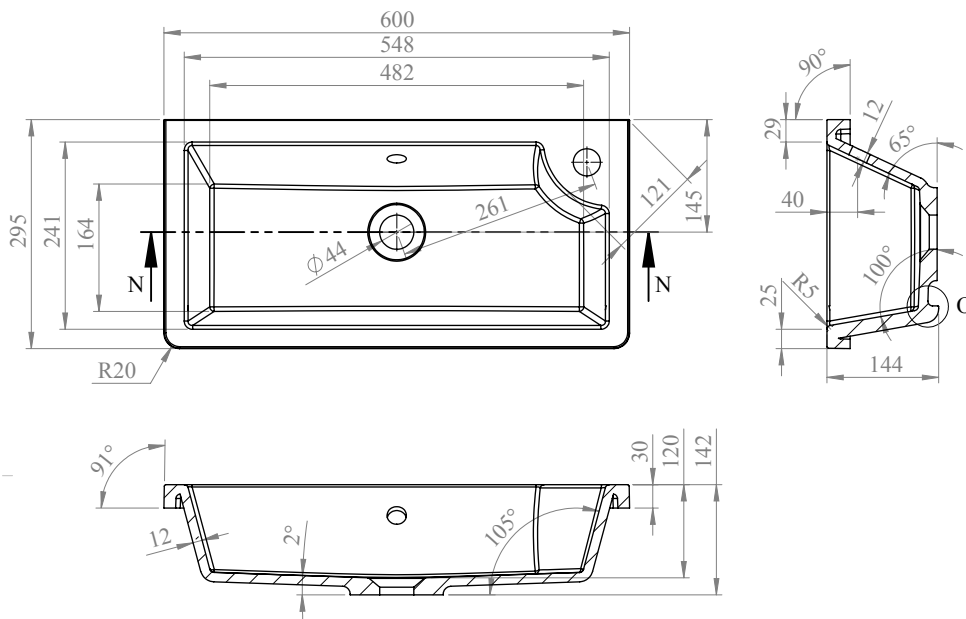

Phoenix

DESIGNED FOR YOU

Technical Data Sheet

Range:	Furniture
Type:	Arno 60 2 Door Wall Unit & Basin
Code:	N080146TH N080446TH N080546TH N080746TH
Version/Date:	v1 01/20

Information:
Mineral Cast Basin

Unit Colour:

Notes: Drawings may not be to scale. All dimensions in mm unless otherwise stated. Information correct at time of printing but subject to change at any time.