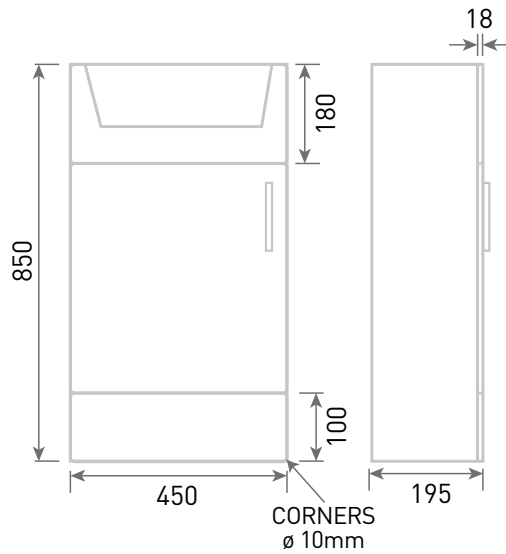

# Phoenix

DESIGNED FOR YOU

Technical Data Sheet

Range: Furniture

Type: Arno 50 2 Door Wall Unit & Basin

Code: N080145TH N080445TH N080545TH N080745TH

Version/Date: v1 01/20

**Information:**  
Mineral Cast Basin

Notes: Drawings may not be to scale. All dimensions in mm unless otherwise stated. Information correct at time of printing but subject to change at any time.