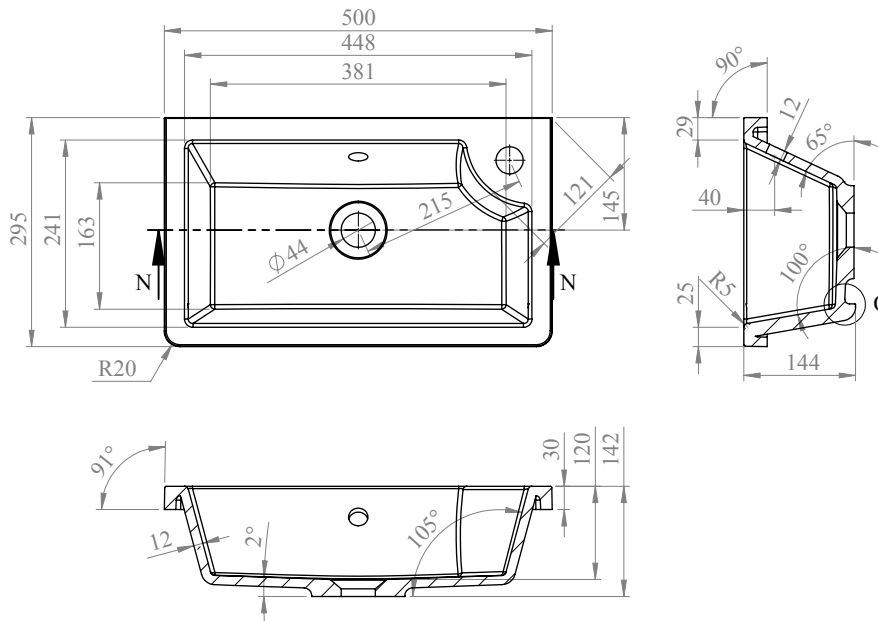

# Phoenix

DESIGNED FOR YOU

Technical Data Sheet

Range: Furniture

Type: Arno 50 2 Door Wall Unit & Basin

Code: N080145TH N080445TH N080545TH N080745TH

Version/Date: v1 01/20

**Information:**  
Mineral Cast Basin

Notes: Drawings may not be to scale. All dimensions in mm unless otherwise stated. Information correct at time of printing but subject to change at any time.