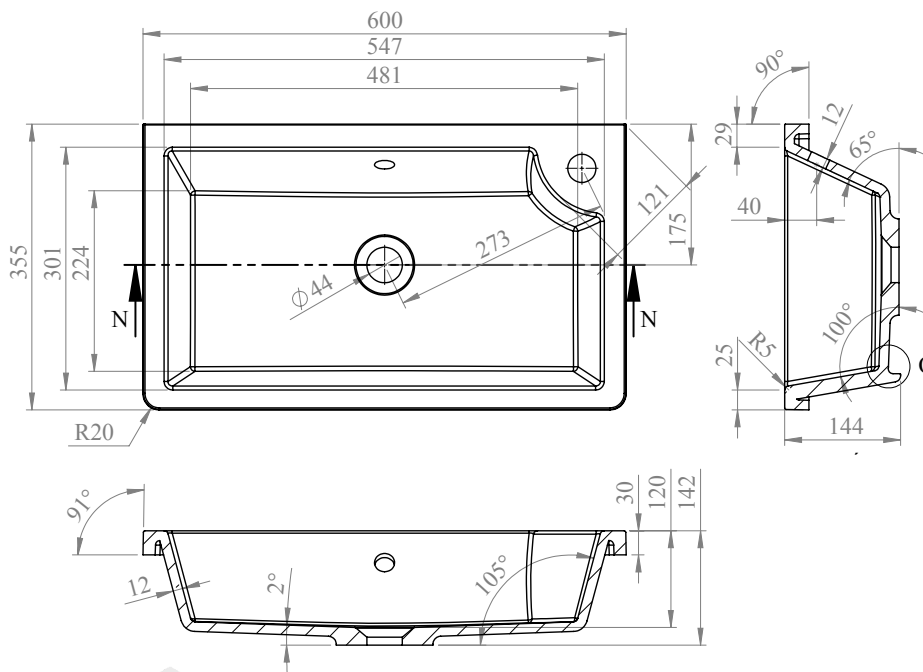

Phoenix

DESIGNED FOR YOU

Technical Data Sheet

Range: Furniture

Type: Arno 60 2 Drawer Wall Unit & Basin

Code: N080126TH N080426TH N080526TH N080726TH

Version/Date: v1 01/20

Information:
Mineral Cast Basin

Notes: Drawings may not be to scale. All dimensions in mm unless otherwise stated. Information correct at time of printing but subject to change at any time.