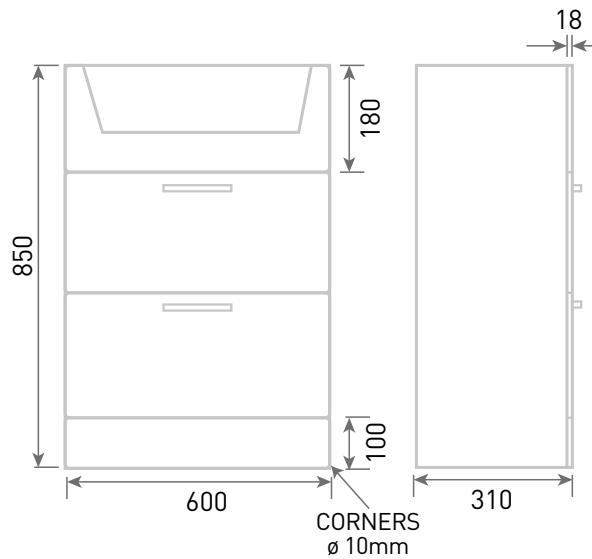

Phoenix

DESIGNED FOR YOU

Technical Data Sheet

Range: Furniture

Type: Arno 60 2 Drawer Wall Unit & Basin

Code: N080126TH N080426TH N080526TH N080726TH

Version/Date: v1 01/20

Information:
Mineral Cast Basin

Notes: Drawings may not be to scale. All dimensions in mm unless otherwise stated. Information correct at time of printing but subject to change at any time.