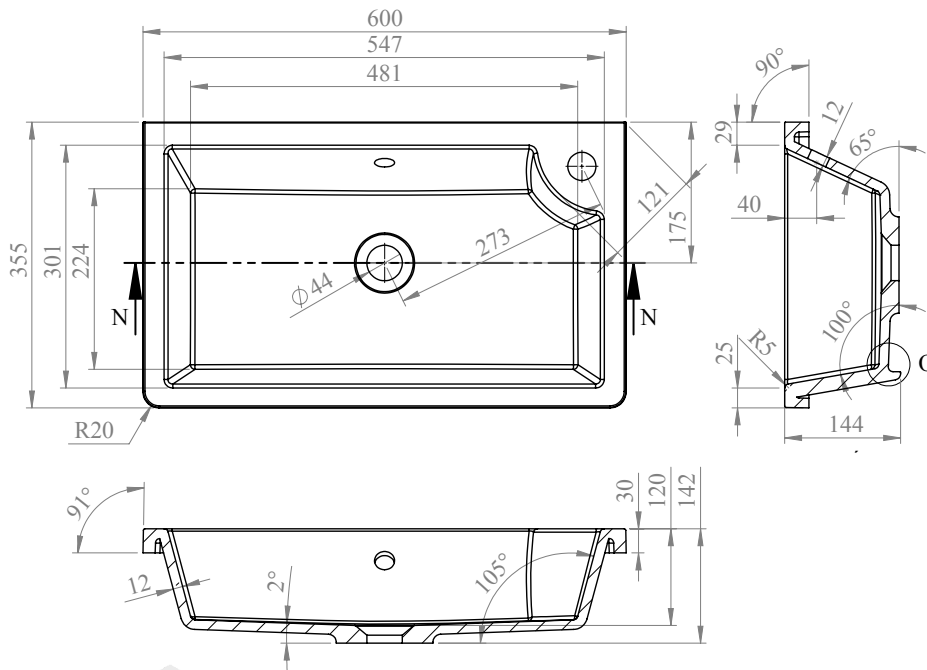

# Phoenix

DESIGNED FOR YOU

Technical Data Sheet

Range: Furniture

Type: Arno 60 1 Drawer Wall Unit & Basin

Code: N080106TH N080406TH N080506TH N080706TH

Version/Date: v1 01/20

**Information:**  
Mineral Cast Basin

Notes: Drawings may not be to scale. All dimensions in mm unless otherwise stated. Information correct at time of printing but subject to change at any time.