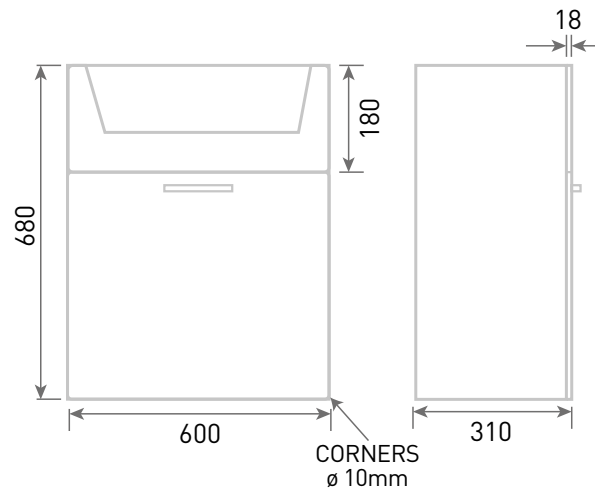

# Phoenix

DESIGNED FOR YOU

Technical Data Sheet

Range: Furniture

Type: Arno 60 1 Drawer Wall Unit & Basin

Code: N080106TH N080406TH N080506TH N080706TH

Version/Date: v1 01/20

**Information:**  
Mineral Cast Basin

Notes: Drawings may not be to scale. All dimensions in mm unless otherwise stated. Information correct at time of printing but subject to change at any time.