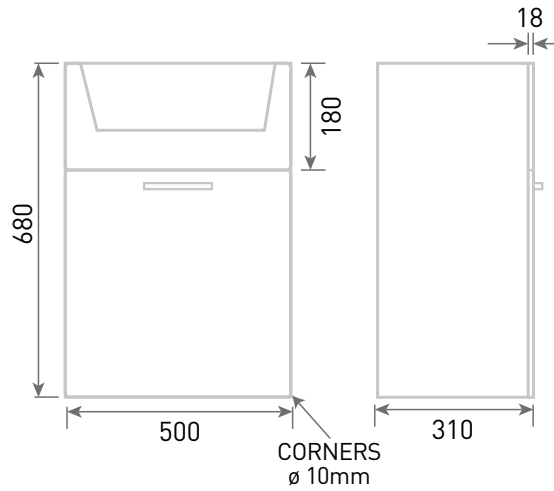

Phoenix

DESIGNED FOR YOU

Technical Data Sheet

Range: Furniture

Type: Arno 50 1 Drawer Wall Unit & Basin

Code: N080105TH N080405TH N080505TH N080705TH

Version/Date: v1 01/20

Information:
Mineral Cast Basin

Notes: Drawings may not be to scale. All dimensions in mm unless otherwise stated. Information correct at time of printing but subject to change at any time.