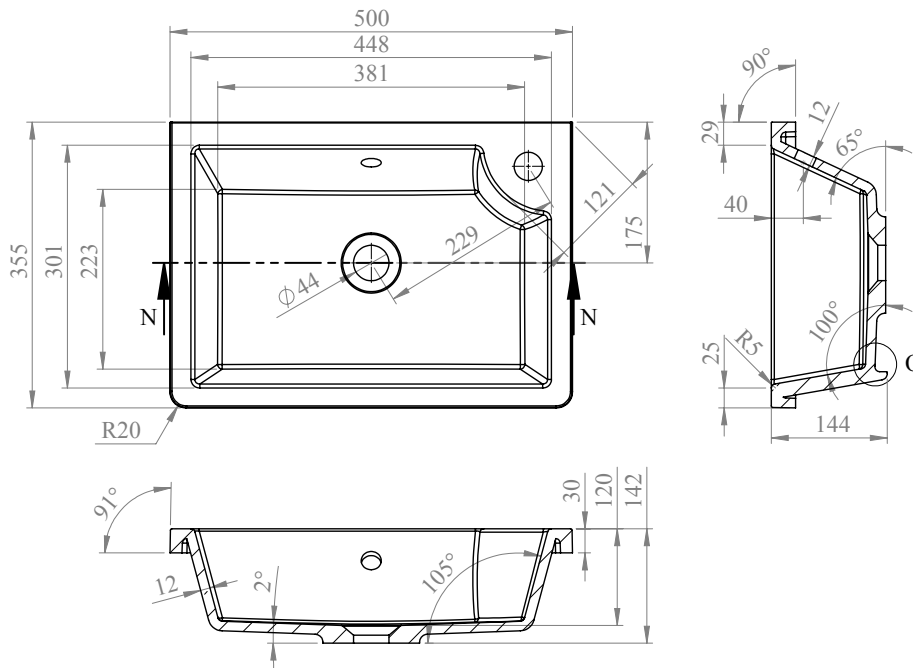

Phoenix

DESIGNED FOR YOU

Technical Data Sheet

Range: Furniture

Type: Arno 50 1 Drawer Wall Unit & Basin

Code: N080105TH N080405TH N080505TH N080705TH

Version/Date: v1 01/20

Information:
Mineral Cast Basin

Notes: Drawings may not be to scale. All dimensions in mm unless otherwise stated. Information correct at time of printing but subject to change at any time.