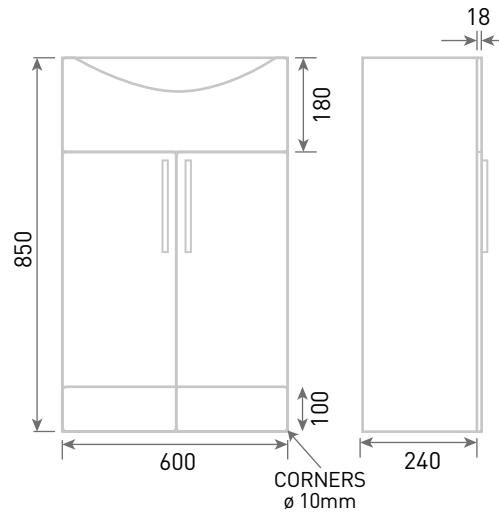

Phoenix

DESIGNED FOR YOU

Technical Data Sheet

| | |
|---------------|---|
| Range: | Furniture |
| Type: | Reno 60 2 Door Floor Unit & Basin |
| Code: | N070166TH N070466TH N070566TH N070766TH |
| Version/Date: | v1 01/20 |

Notes: Drawings may not be to scale. All dimensions in mm unless otherwise stated. Information correct at time of printing but subject to change at any time.