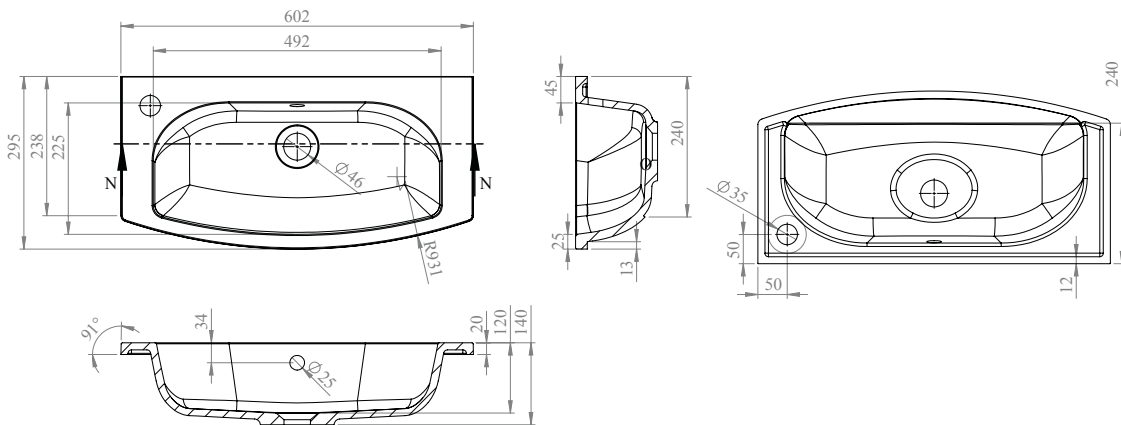

Phoenix

DESIGNED FOR YOU

Technical Data Sheet

| | |
|---------------|---|
| Range: | Furniture |
| Type: | Reno 60 2 Door Floor Unit & Basin |
| Code: | N070166TH N070466TH N070566TH N070766TH |
| Version/Date: | v1 01/20 |

Notes: Drawings may not be to scale. All dimensions in mm unless otherwise stated. Information correct at time of printing but subject to change at any time.