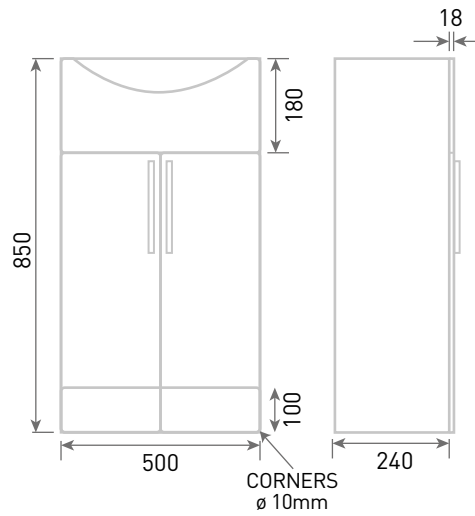

# Phoenix

DESIGNED FOR YOU

Technical Data Sheet

Range:	Furniture
Type:	Reno 50 2 Door Floor Unit & Basin
Code:	N070165TH N070465TH N070565TH N070765TH
Version/Date:	v1 01/20

**Information:**  
Mineral Cast Basin

Notes: Drawings may not be to scale. All dimensions in mm unless otherwise stated. Information correct at time of printing but subject to change at any time.