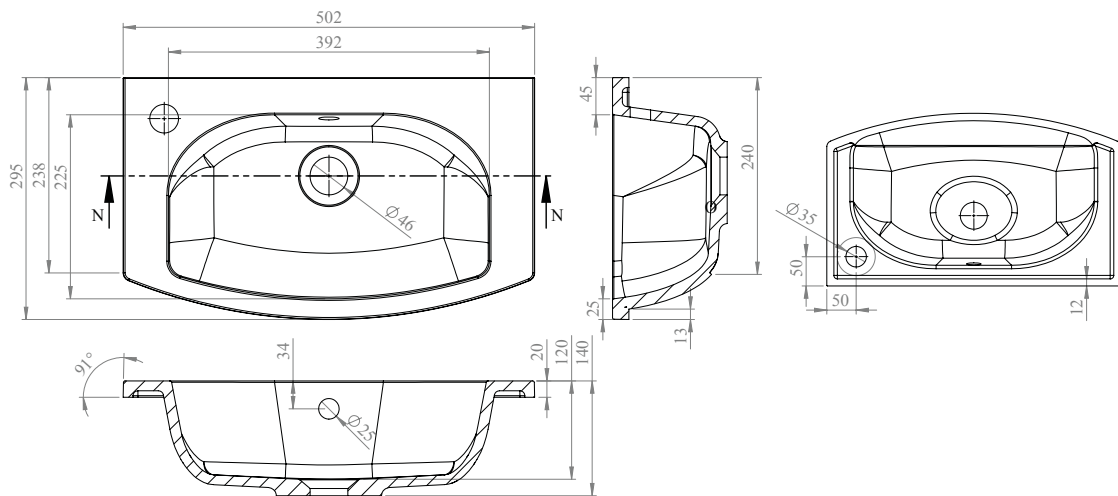

# Phoenix

DESIGNED FOR YOU

Technical Data Sheet

Range:	Furniture
Type:	Reno 50 2 Door Floor Unit & Basin
Code:	N070165TH N070465TH N070565TH N070765TH
Version/Date:	v1 01/20

**Information:**  
Mineral Cast Basin

Notes: Drawings may not be to scale. All dimensions in mm unless otherwise stated. Information correct at time of printing but subject to change at any time.