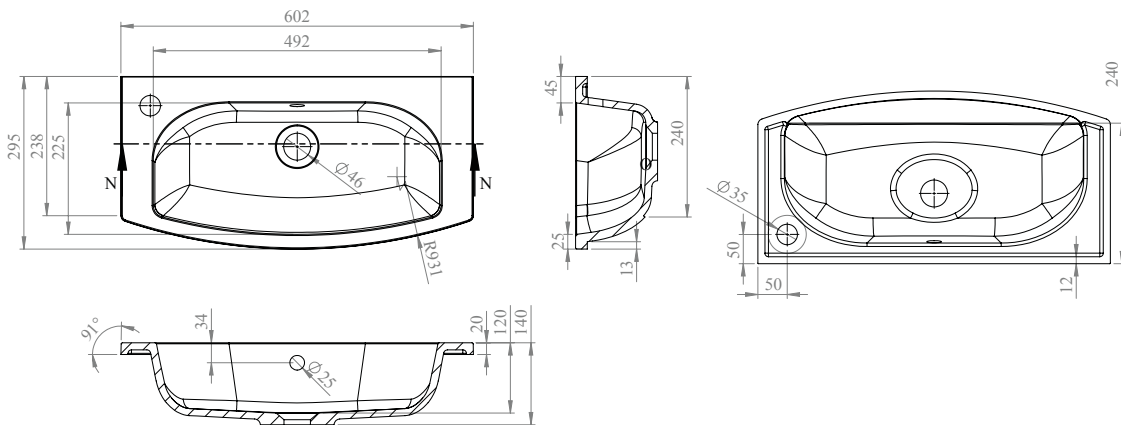

Phoenix

DESIGNED FOR YOU

Technical Data Sheet

Range:	Furniture
Type:	Reno 60 2 Door Wall Unit & Basin
Code:	N070146TH N070446TH N070546TH N070746TH
Version/Date:	v1 01/20

Information:
Mineral Cast Basin

Unit Colour:

Notes: Drawings may not be to scale. All dimensions in mm unless otherwise stated. Information correct at time of printing but subject to change at any time.