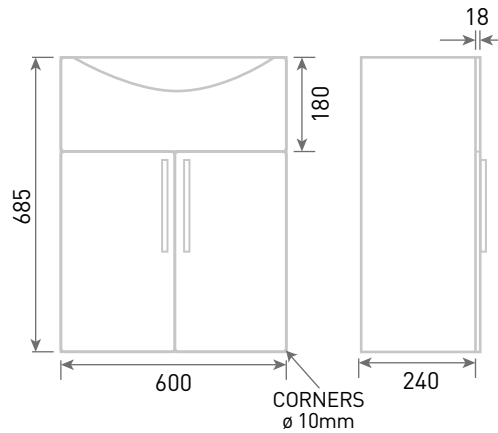

Phoenix

DESIGNED FOR YOU

Technical Data Sheet

Range:	Furniture
Type:	Reno 60 2 Door Wall Unit & Basin
Code:	N070146TH N070446TH N070546TH N070746TH
Version/Date:	v1 01/20

Information:
Mineral Cast Basin

Unit Colour:

Notes: Drawings may not be to scale. All dimensions in mm unless otherwise stated. Information correct at time of printing but subject to change at any time.