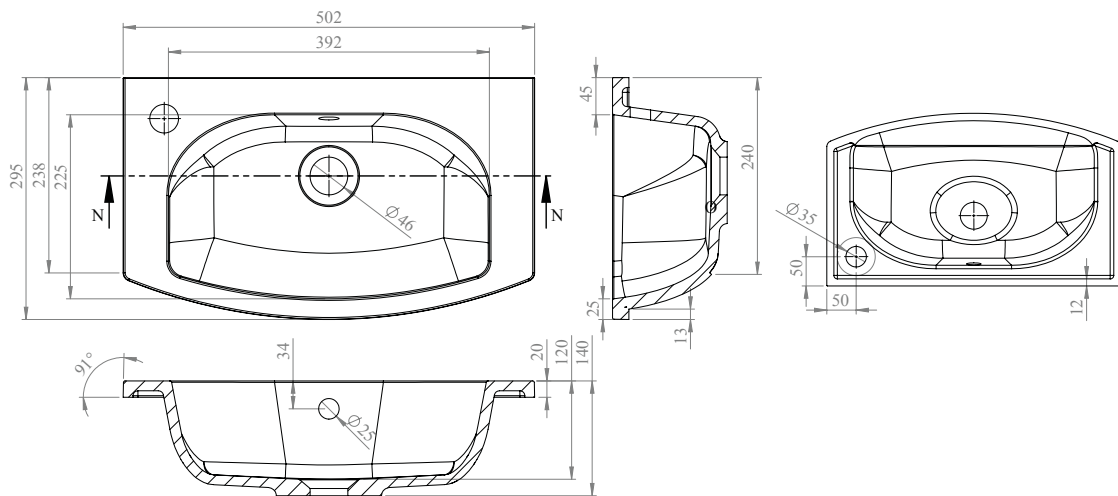

# Phoenix

DESIGNED FOR YOU

Technical Data Sheet

Range:	Furniture
Type:	Reno 50 2 Door Wall Unit & Basin
Code:	N070145TH N070445TH N070545TH N070745TH
Version/Date:	v1 01/20

**Information:**  
Mineral Cast Basin

Notes: Drawings may not be to scale. All dimensions in mm unless otherwise stated. Information correct at time of printing but subject to change at any time.