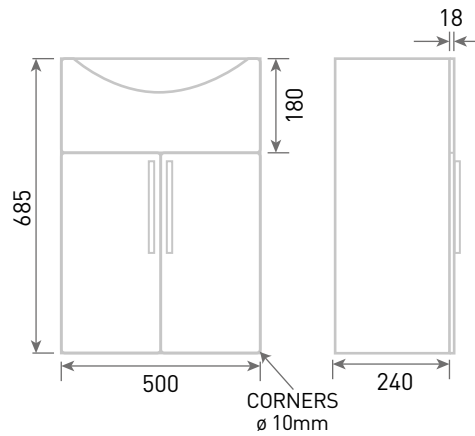

# Phoenix

DESIGNED FOR YOU

Technical Data Sheet

Range:	Furniture
Type:	Reno 50 2 Door Wall Unit & Basin
Code:	N070145TH N070445TH N070545TH N070745TH
Version/Date:	v1 01/20

**Information:**  
Mineral Cast Basin

Notes: Drawings may not be to scale. All dimensions in mm unless otherwise stated. Information correct at time of printing but subject to change at any time.