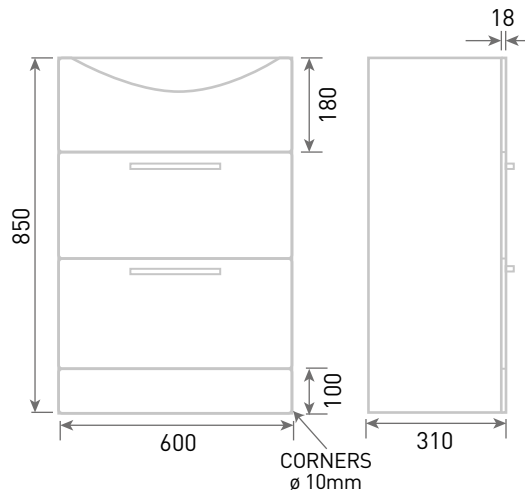

# Phoenix

DESIGNED FOR YOU

Technical Data Sheet

Range:	Furniture
Type:	Reno 60 2 Drawer Floor Unit & Basin
Code:	N070126TH N070426TH N070526TH N070726TH
Version/Date:	v1 01/20

**Information:**  
Mineral Cast Basin

Notes: Drawings may not be to scale. All dimensions in mm unless otherwise stated. Information correct at time of printing but subject to change at any time.