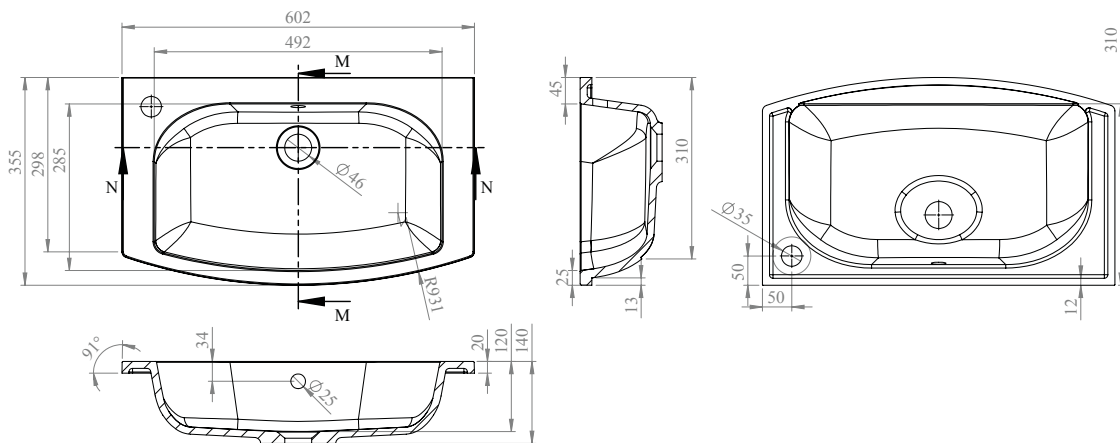

# Phoenix

DESIGNED FOR YOU

Technical Data Sheet

Range:	Furniture
Type:	Reno 60 2 Drawer Floor Unit & Basin
Code:	N070126TH N070426TH N070526TH N070726TH
Version/Date:	v1 01/20

**Information:**  
Mineral Cast Basin

Notes: Drawings may not be to scale. All dimensions in mm unless otherwise stated. Information correct at time of printing but subject to change at any time.