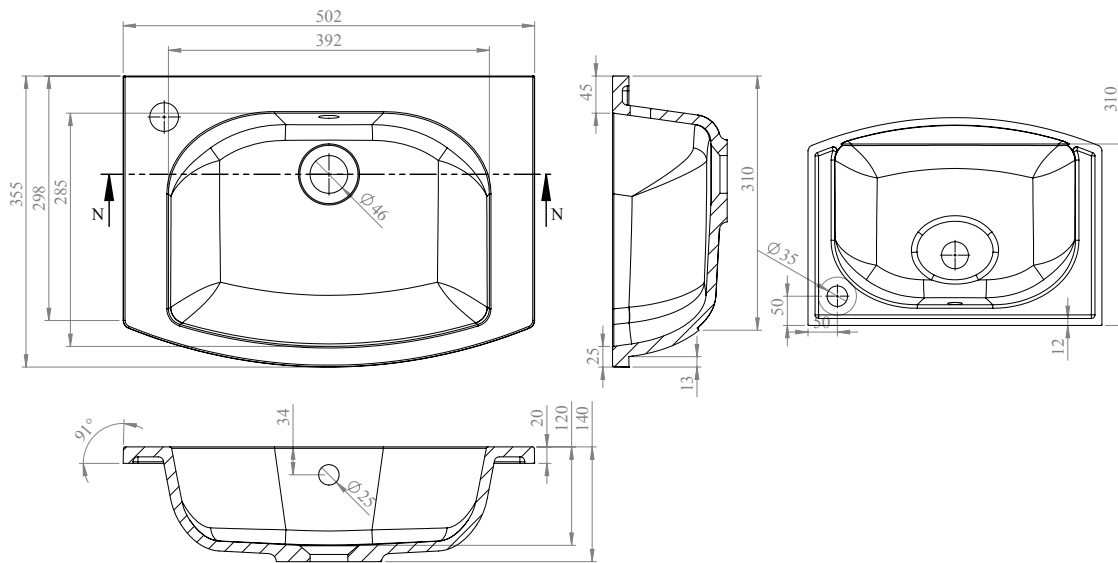

Phoenix

DESIGNED FOR YOU

Technical Data Sheet

Range:	Furniture
Type:	Reno 50 2 Drawer Floor Unit & Basin
Code:	N070125TH N070425TH N070525TH N070725TH
Version/Date:	v1 01/20

Information:
Mineral Cast Basin

Notes: Drawings may not be to scale. All dimensions in mm unless otherwise stated. Information correct at time of printing but subject to change at any time.