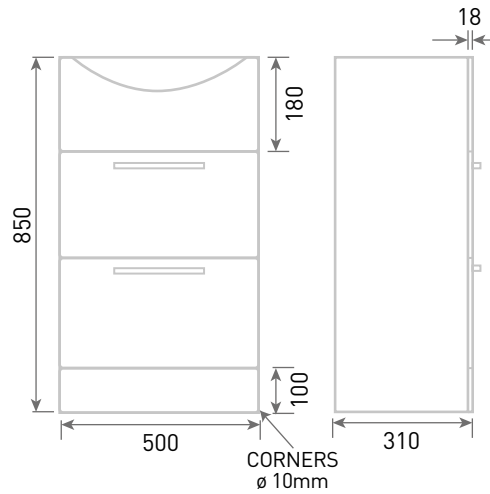

Phoenix

DESIGNED FOR YOU

Technical Data Sheet

Range:	Furniture
Type:	Reno 50 2 Drawer Floor Unit & Basin
Code:	N070125TH N070425TH N070525TH N070725TH
Version/Date:	v1 01/20

Information:
Mineral Cast Basin

Notes: Drawings may not be to scale. All dimensions in mm unless otherwise stated. Information correct at time of printing but subject to change at any time.