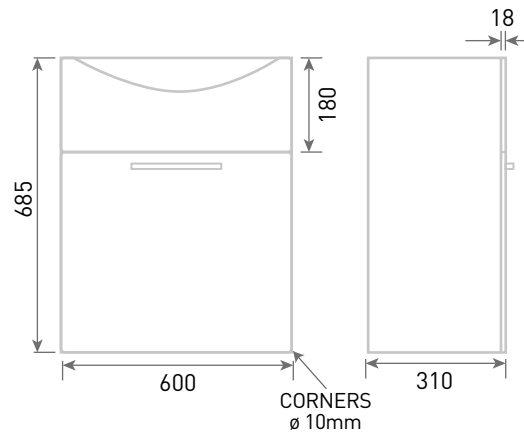

Phoenix

DESIGNED FOR YOU

Technical Data Sheet

Range:	Furniture
Type:	Reno 60 1 Drawer Wall Unit & Basin
Code:	N070106TH N070406TH N070506TH N070706TH
Version/Date:	v1 01/20

Information:
Mineral Cast Basin

Notes: Drawings may not be to scale. All dimensions in mm unless otherwise stated. Information correct at time of printing but subject to change at any time.