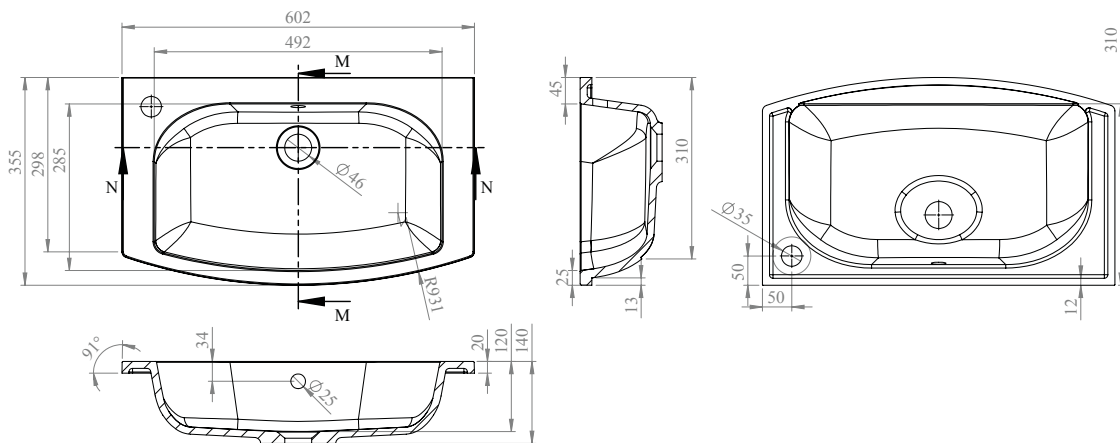

Phoenix

DESIGNED FOR YOU

Technical Data Sheet

Range:	Furniture
Type:	Reno 60 1 Drawer Wall Unit & Basin
Code:	N070106TH N070406TH N070506TH N070706TH
Version/Date:	v1 01/20

Information:
Mineral Cast Basin

Notes: Drawings may not be to scale. All dimensions in mm unless otherwise stated. Information correct at time of printing but subject to change at any time.