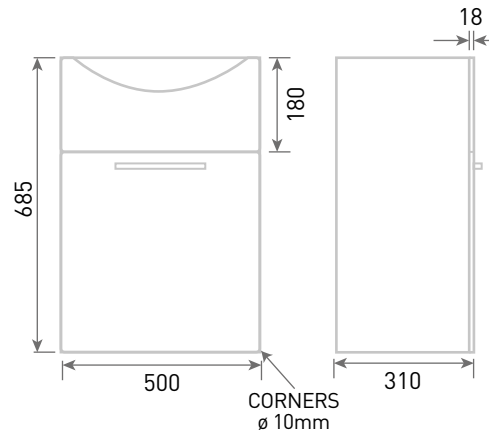

Phoenix

DESIGNED FOR YOU

Technical Data Sheet

Range:	Furniture
Type:	Reno 50 1 Drawer Wall Unit & Basin
Code:	N070105TH N070405TH N070505TH N070705TH
Version/Date:	v1 01/20

Information:
Mineral Cast Basin

Notes: Drawings may not be to scale. All dimensions in mm unless otherwise stated. Information correct at time of printing but subject to change at any time.