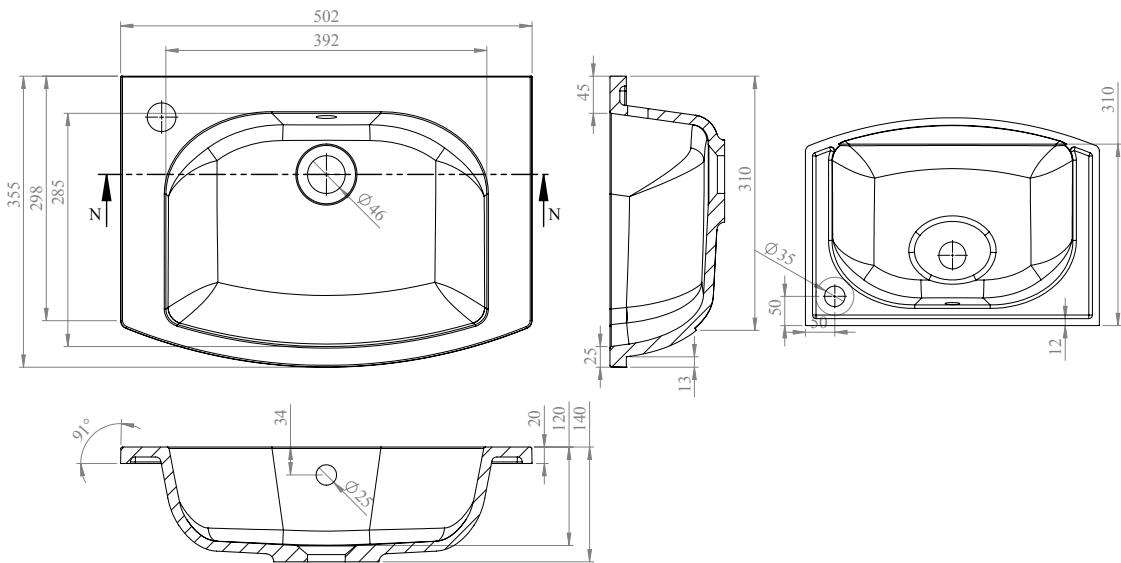

Phoenix

DESIGNED FOR YOU

Technical Data Sheet

Range:	Furniture
Type:	Reno 50 1 Drawer Wall Unit & Basin
Code:	N070105TH N070405TH N070505TH N070705TH
Version/Date:	v1 01/20

Information:
Mineral Cast Basin

Notes: Drawings may not be to scale. All dimensions in mm unless otherwise stated. Information correct at time of printing but subject to change at any time.