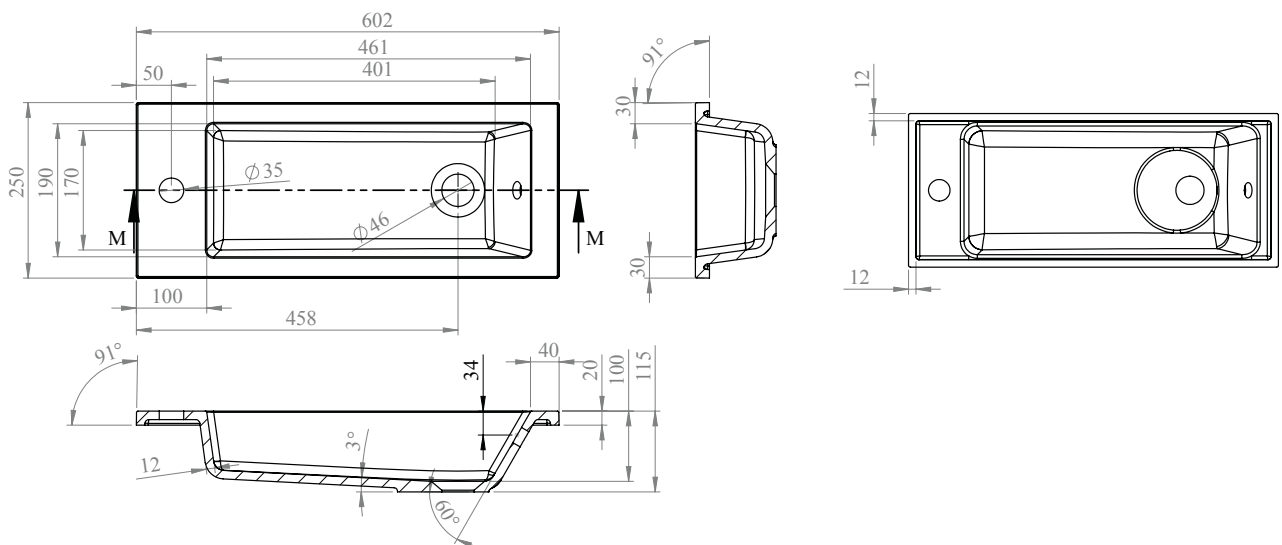

# Phoenix

DESIGNED FOR YOU

Technical Data Sheet

Range: Furniture

Type: Liri 60 2 Door Floor Unit & Basin

Code: N060166TH N060466TH N060566TH N060766TH

Version/Date: v1 01/20

**Information:**  
Mineral Cast Basin

Notes: Drawings may not be to scale. All dimensions in mm unless otherwise stated. Information correct at time of printing but subject to change at any time.