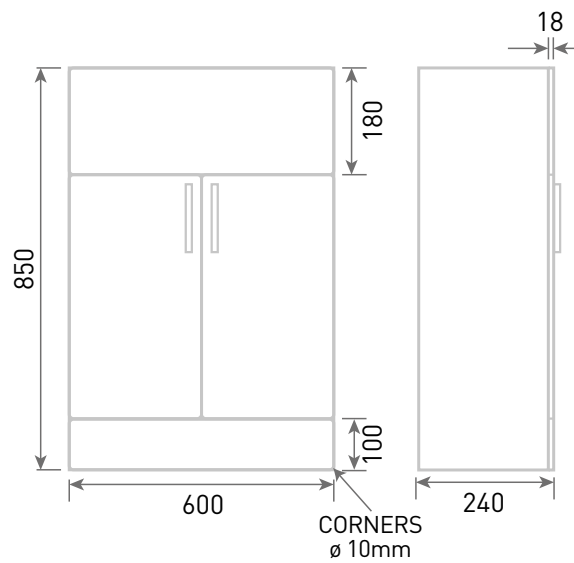

# Phoenix

DESIGNED FOR YOU

Technical Data Sheet

Range: Furniture

Type: Liri 60 2 Door Floor Unit & Basin

Code: N060166TH N060466TH N060566TH N060766TH

Version/Date: v1 01/20

**Information:**  
Mineral Cast Basin

Notes: Drawings may not be to scale. All dimensions in mm unless otherwise stated. Information correct at time of printing but subject to change at any time.