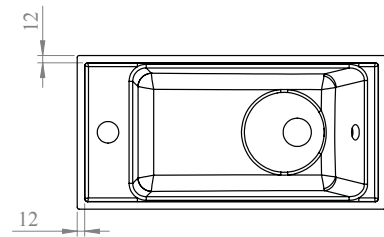

Phoenix

DESIGNED FOR YOU

Technical Data Sheet

Range: Furniture

Type: Liri 50 2 Door Floor Unit & Basin

Code: N060165TH N060465TH N060565TH N060765TH

Version/Date: v1 01/20

Information:
Mineral Cast Basin

Notes: Drawings may not be to scale. All dimensions in mm unless otherwise stated. Information correct at time of printing but subject to change at any time.