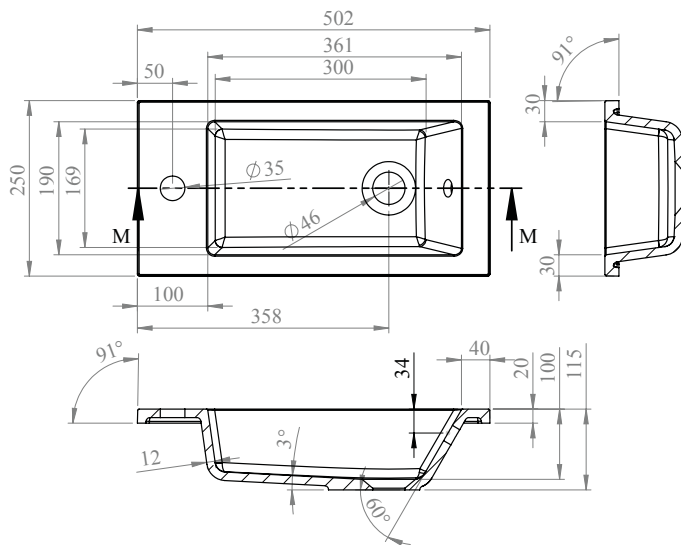

Phoenix

DESIGNED FOR YOU

Technical Data Sheet

Range: Furniture

Type: Liri 50 2 Door Floor Unit & Basin

Code: N060165TH N060465TH N060565TH N060765TH

Version/Date: v1 01/20

Information:
Mineral Cast Basin

Notes: Drawings may not be to scale. All dimensions in mm unless otherwise stated. Information correct at time of printing but subject to change at any time.