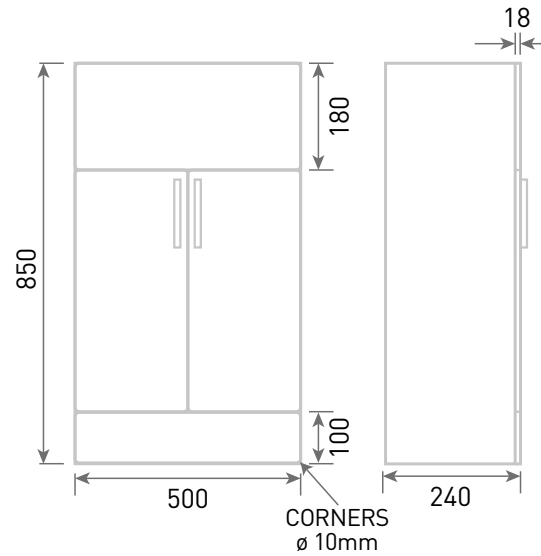

Phoenix

DESIGNED FOR YOU

Technical Data Sheet

Range: Furniture

Type: Liri 50 2 Door Floor Unit & Basin

Code: N060165TH N060465TH N060565TH N060765TH

Version/Date: v1 01/20

Information:
Mineral Cast Basin

Notes: Drawings may not be to scale. All dimensions in mm unless otherwise stated. Information correct at time of printing but subject to change at any time.