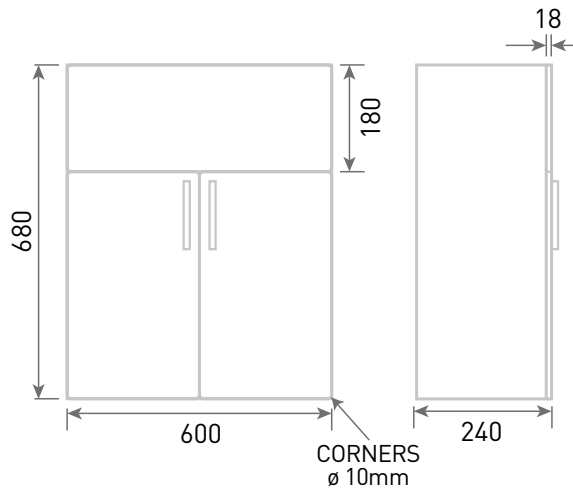

# Phoenix

DESIGNED FOR YOU

Technical Data Sheet

Range: Furniture

Type: Liri 60 2 Door Wall Unit & Basin

Code: N060146TH N060446TH N060546TH N060746TH

Version/Date: v1 01/20

**Information:**  
Mineral Cast Basin

Notes: Drawings may not be to scale. All dimensions in mm unless otherwise stated. Information correct at time of printing but subject to change at any time.