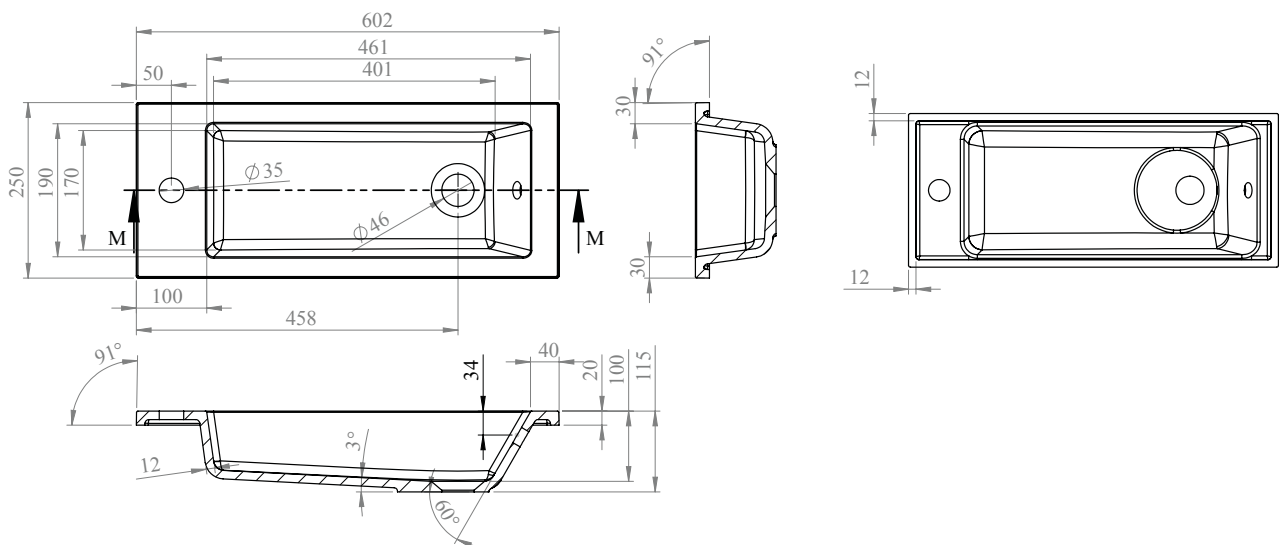

# Phoenix

DESIGNED FOR YOU

Technical Data Sheet

Range: Furniture

Type: Liri 60 2 Door Wall Unit & Basin

Code: N060146TH N060446TH N060546TH N060746TH

Version/Date: v1 01/20

**Information:**  
Mineral Cast Basin

Notes: Drawings may not be to scale. All dimensions in mm unless otherwise stated. Information correct at time of printing but subject to change at any time.