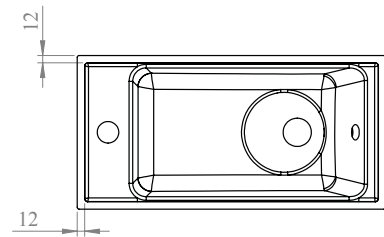

Phoenix

DESIGNED FOR YOU

Technical Data Sheet

| | |
|---------------|---|
| Range: | Furniture |
| Type: | Liri 50 2 Door Wall Unit & Basin |
| Code: | N060145TH N060445TH N060545TH N060745TH |
| Version/Date: | v1 01/20 |

Notes: Drawings may not be to scale. All dimensions in mm unless otherwise stated. Information correct at time of printing but subject to change at any time.