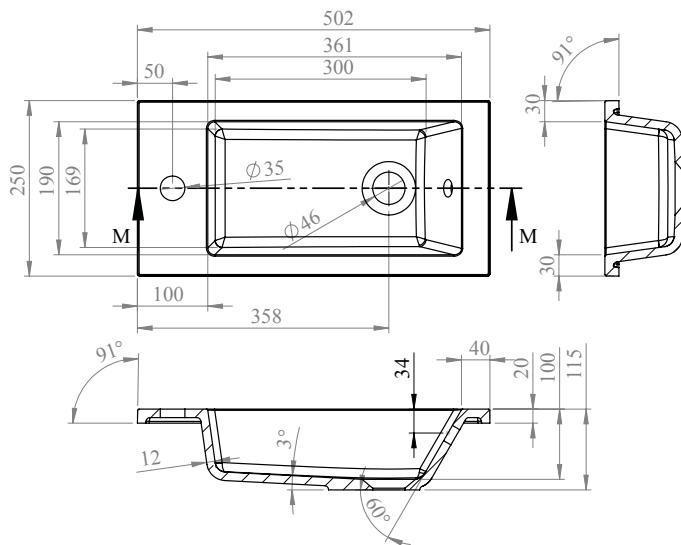

Phoenix

DESIGNED FOR YOU

Technical Data Sheet

| | |
|---------------|---|
| Range: | Furniture |
| Type: | Liri 50 2 Door Wall Unit & Basin |
| Code: | N060145TH N060445TH N060545TH N060745TH |
| Version/Date: | v1 01/20 |

Notes: Drawings may not be to scale. All dimensions in mm unless otherwise stated. Information correct at time of printing but subject to change at any time.