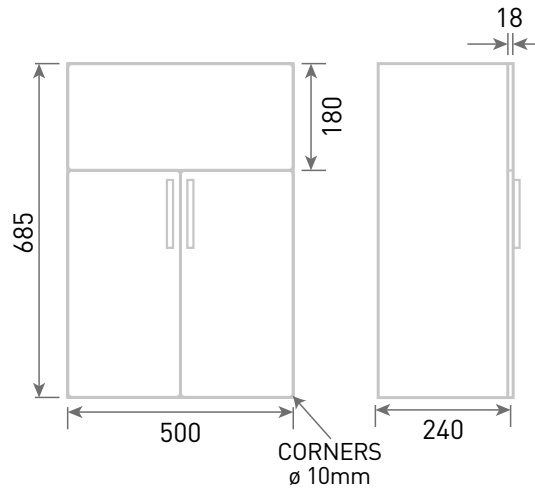

Phoenix

DESIGNED FOR YOU

Technical Data Sheet

| | |
|---------------|---|
| Range: | Furniture |
| Type: | Liri 50 2 Door Wall Unit & Basin |
| Code: | N060145TH N060445TH N060545TH N060745TH |
| Version/Date: | v1 01/20 |

Notes: Drawings may not be to scale. All dimensions in mm unless otherwise stated. Information correct at time of printing but subject to change at any time.