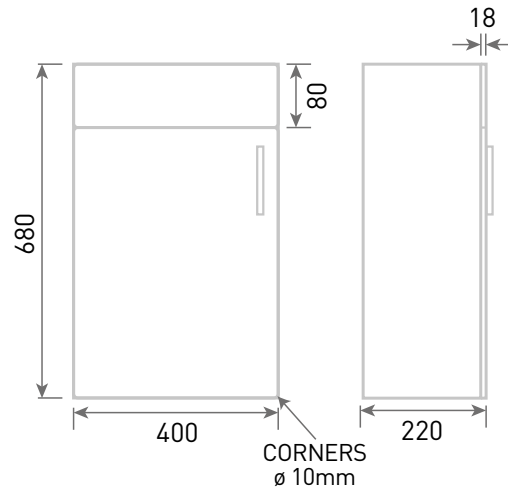

Phoenix

DESIGNED FOR YOU

Technical Data Sheet

Range: Furniture

Type: Liri 40 1 Door Wall Unit & Basin

Code: N060143TH N060443TH N060543TH N060743TH

Version/Date: v1 01/20

Information:
Mineral Cast Basin

Notes: Drawings may not be to scale. All dimensions in mm unless otherwise stated. Information correct at time of printing but subject to change at any time.