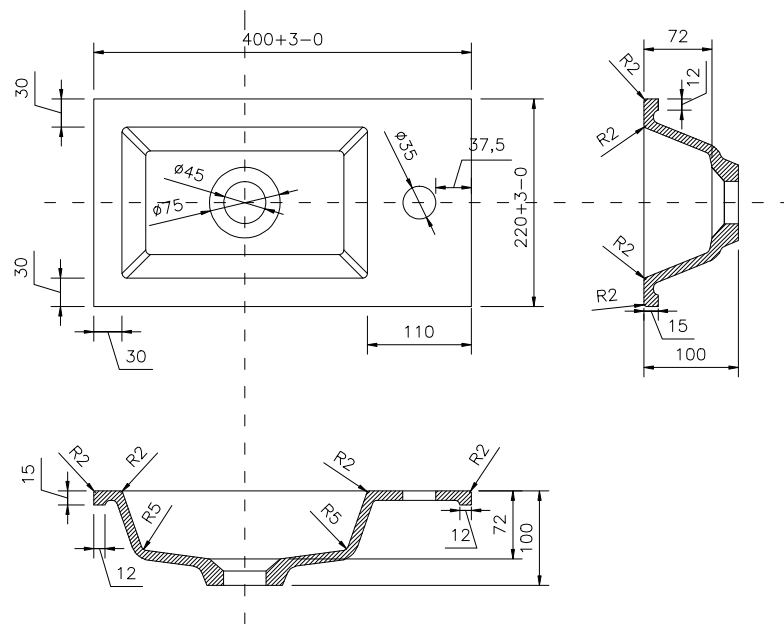

Phoenix

DESIGNED FOR YOU

Technical Data Sheet

Range: Furniture

Type: Liri 40 1 Door Wall Unit & Basin

Code: N060143TH N060443TH N060543TH N060743TH

Version/Date: v1 01/20

Information:
Mineral Cast Basin

Notes: Drawings may not be to scale. All dimensions in mm unless otherwise stated. Information correct at time of printing but subject to change at any time.