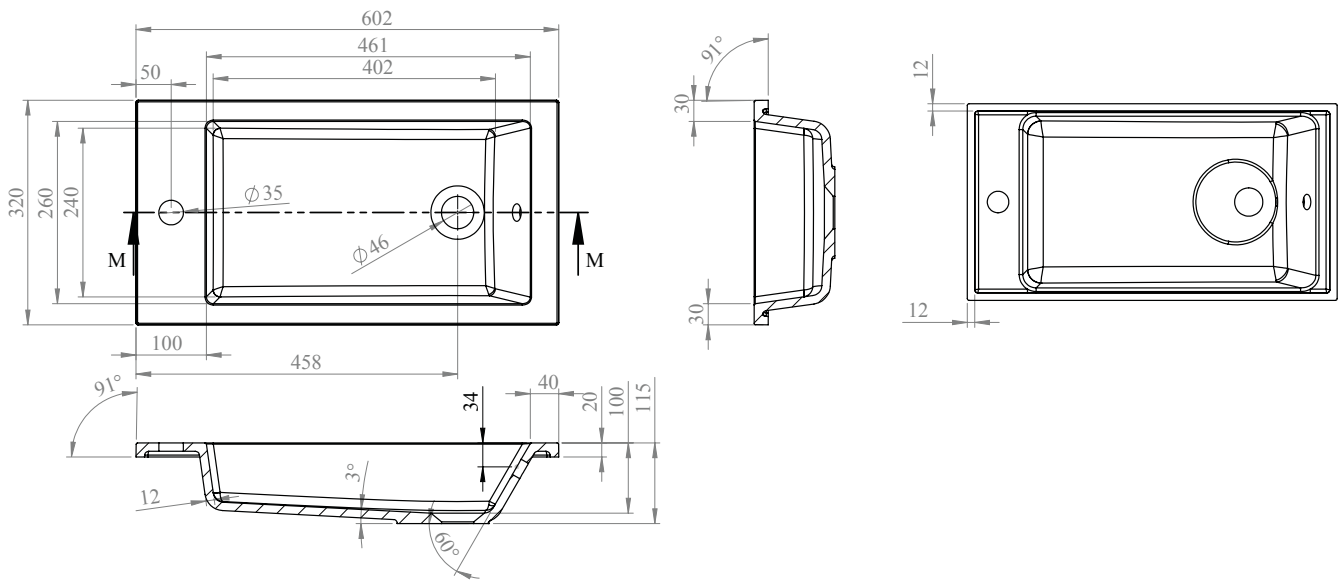

Phoenix

DESIGNED FOR YOU

Technical Data Sheet

Range:	Furniture
Type:	Liri 60 2 Door Floor Unit & Basin
Code:	N060126TH N060426TH N060526TH N060726TH
Version/Date:	v1 02/20

Information:
Mineral Cast Basin

Unit Colour:

Notes: Drawings may not be to scale. All dimensions in mm unless otherwise stated. Information correct at time of printing but subject to change at any time.