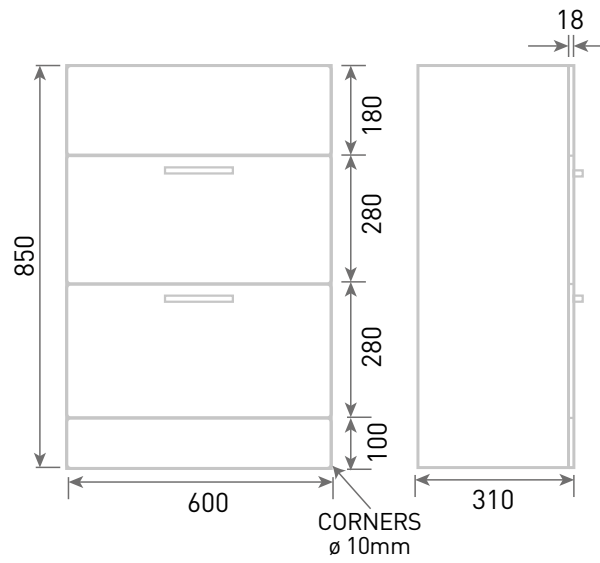

Phoenix

DESIGNED FOR YOU

Technical Data Sheet

Range:	Furniture
Type:	Liri 60 2 Door Floor Unit & Basin
Code:	N060126TH N060426TH N060526TH N060726TH
Version/Date:	v1 02/20

Information:
Mineral Cast Basin

Unit Colour:

Notes: Drawings may not be to scale. All dimensions in mm unless otherwise stated. Information correct at time of printing but subject to change at any time.