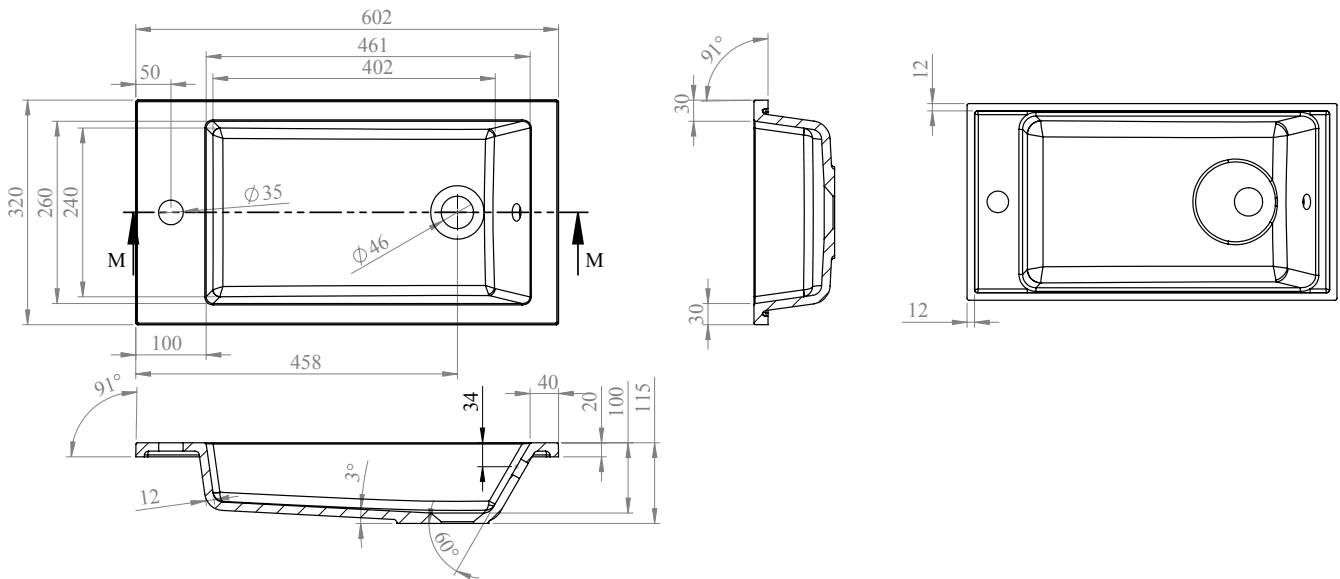

Phoenix

DESIGNED FOR YOU

Technical Data Sheet

Range:	Furniture
Type:	Liri 60 1 Drawer Wall Unit & Basin
Code:	N060106TH N060406TH N060506TH N060706TH
Version/Date:	v1 02/20

Information:
Mineral Cast Basin

Notes: Drawings may not be to scale. All dimensions in mm unless otherwise stated. Information correct at time of printing but subject to change at any time.