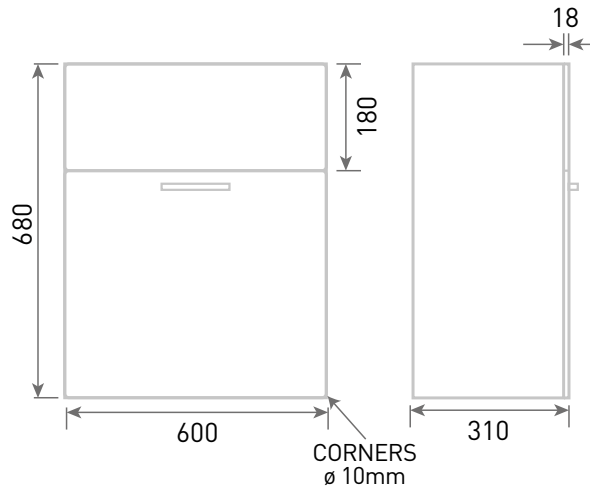

Phoenix

DESIGNED FOR YOU

Technical Data Sheet

Range:	Furniture
Type:	Liri 60 1 Drawer Wall Unit & Basin
Code:	N060106TH N060406TH N060506TH N060706TH
Version/Date:	v1 02/20

Information:
Mineral Cast Basin

Notes: Drawings may not be to scale. All dimensions in mm unless otherwise stated. Information correct at time of printing but subject to change at any time.