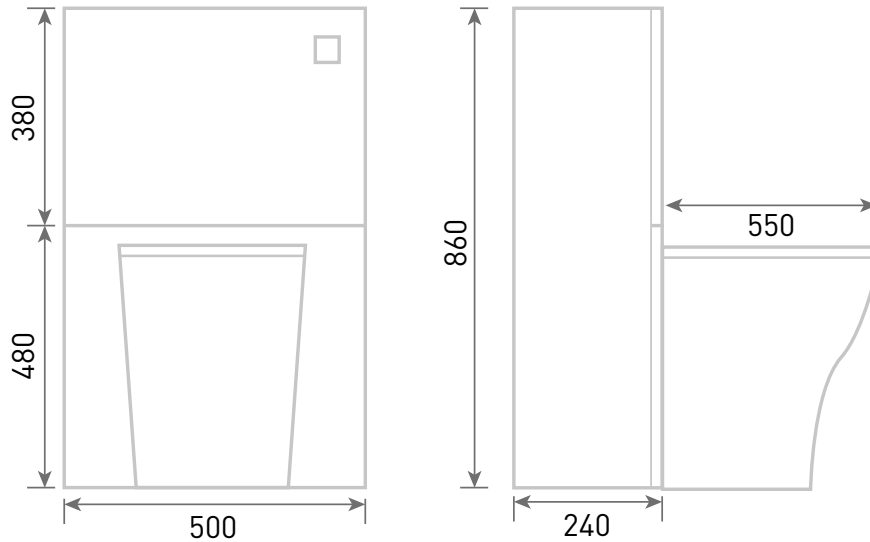

Range: Furniture

Type: Wye - Back to Wall & Cistern

Code: N030183AM N030283AM N030383AM N030483AM N030583AM N030783AM

Version/Date: v2 02/21

Colour - Unit:

Gloss White

Dove Grey Gloss

Stone Matt