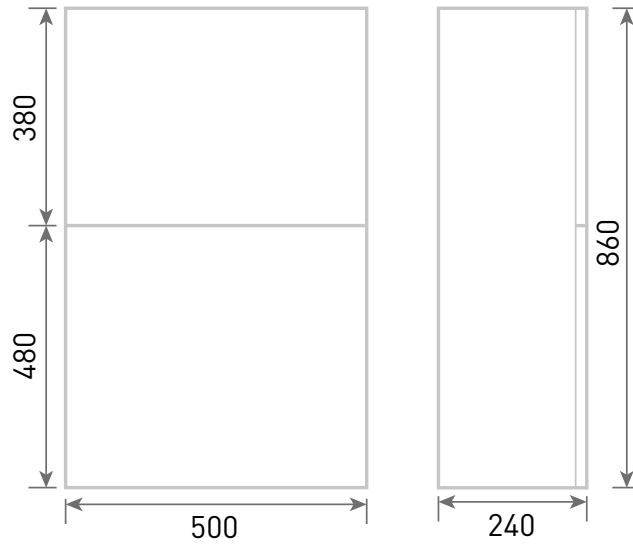

Range: Furniture

Type: Wye - Back to Wall & Cistern

Code: N030183 N030283 N030383 N030483 N030583 N030783

Version/Date: v2 02/21

Colour - Unit:

Gloss White

Dove Grey Gloss

Stone Matt