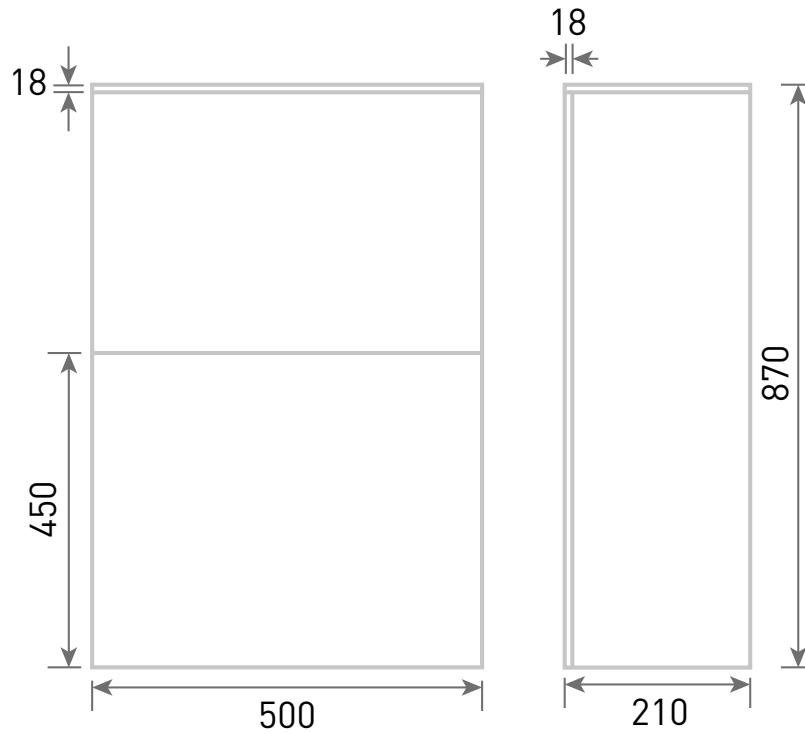

Range: Furniture
 Type: Identity - Back to Wall & Cistern
 Code: N010983 N021383 N011183
 Version/Date: v2 02/21

Worktop Colour

Light Concrete
Stone Matt

Black Zebrano
Black Zebrano

Metal Rock
Matt Graphite