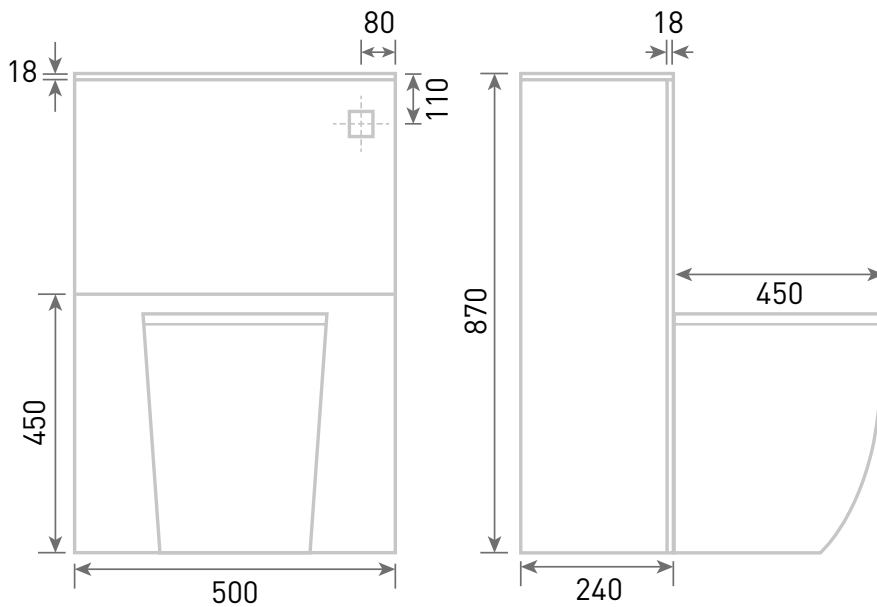

<b>Range:</b>	Furniture
<b>Type:</b>	I-Zone - Back to Wall & I-Zone WC
<b>Code:</b>	N010183IZ-N011283IZ
<b>Version/Date:</b>	v2 02/21

Includes concealed cistern

Colour - Unit:

Stone Matt & Light Concrete