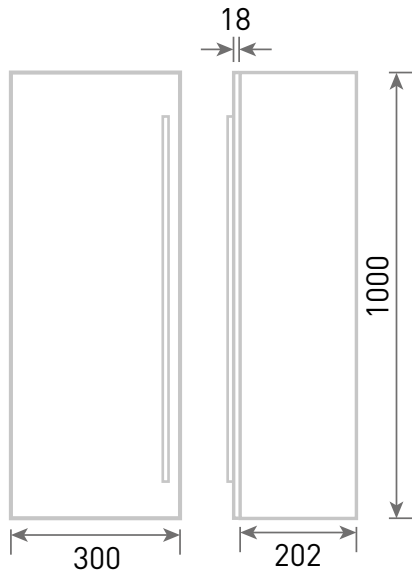

**Range:** Furniture  
**Type:** I-Zone - Semi Column  
**Code:** N010180 - N011280  
**Version/Date:** v2 02/21

Universal Opening  
2 Glass Shelves

Colour - Unit:

Guarantee/Aftercare: During installation extra care must be taken to avoid damaging the fittings. We provide a guarantee against faulty manufacture or materials (excluding serviceable parts), providing they have been installed, cared for and used in accordance with our instructions and good plumbing practice.