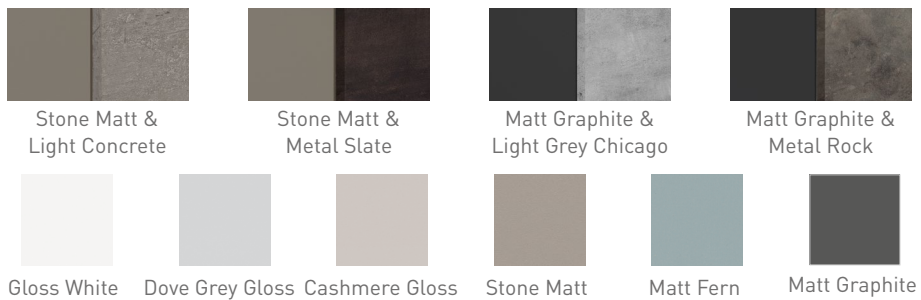

**Range:** Furniture  
**Type:** I-Zone - Semi Column  
**Code:** N010180 - N011280  
**Version/Date:** v2 02/21

Universal Opening  
2 Glass Shelves

Colour - Unit:

Guarantee/Aftercare: During installation extra care must be taken to avoid damaging the fittings. We provide a guarantee against faulty manufacture or materials (excluding serviceable parts), providing they have been installed, cared for and used in accordance with our instructions and good plumbing practice.