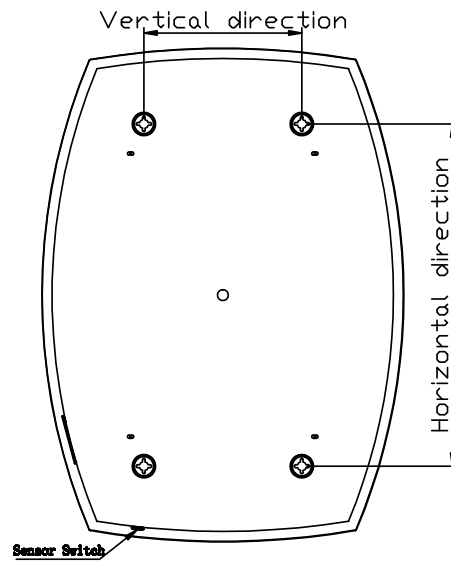

Phoenix

DESIGNED FOR YOU

Technical Data Sheet

Range: Mirrors
 Type: Radius
 Code: MI120
 Version/Date: v1 09/18

Information:

- LED lighting
- Heated demister pad
- Motion On/Off Sensor

- IP44 rated
- Mirror can be mounted vertically or horizontally
- A+ Energy Rating
- Shaver Socket

Notes: Drawings may not be to scale. All dimensions in mm unless otherwise stated. Information correct at time of printing but subject to change at any time.