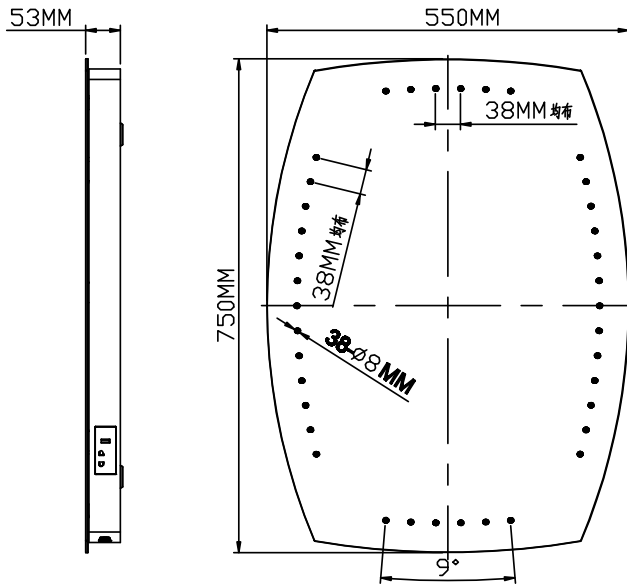

Phoenix

DESIGNED FOR YOU

Technical Data Sheet

Range: Mirrors
 Type: Radius
 Code: MI120
 Version/Date: v1 09/18

Information:

- LED lighting
- Heated demister pad
- Motion On/Off Sensor

- IP44 rated
- Mirror can be mounted vertically or horizontally
- A+ Energy Rating
- Shaver Socket

Notes: Drawings may not be to scale. All dimensions in mm unless otherwise stated. Information correct at time of printing but subject to change at any time.