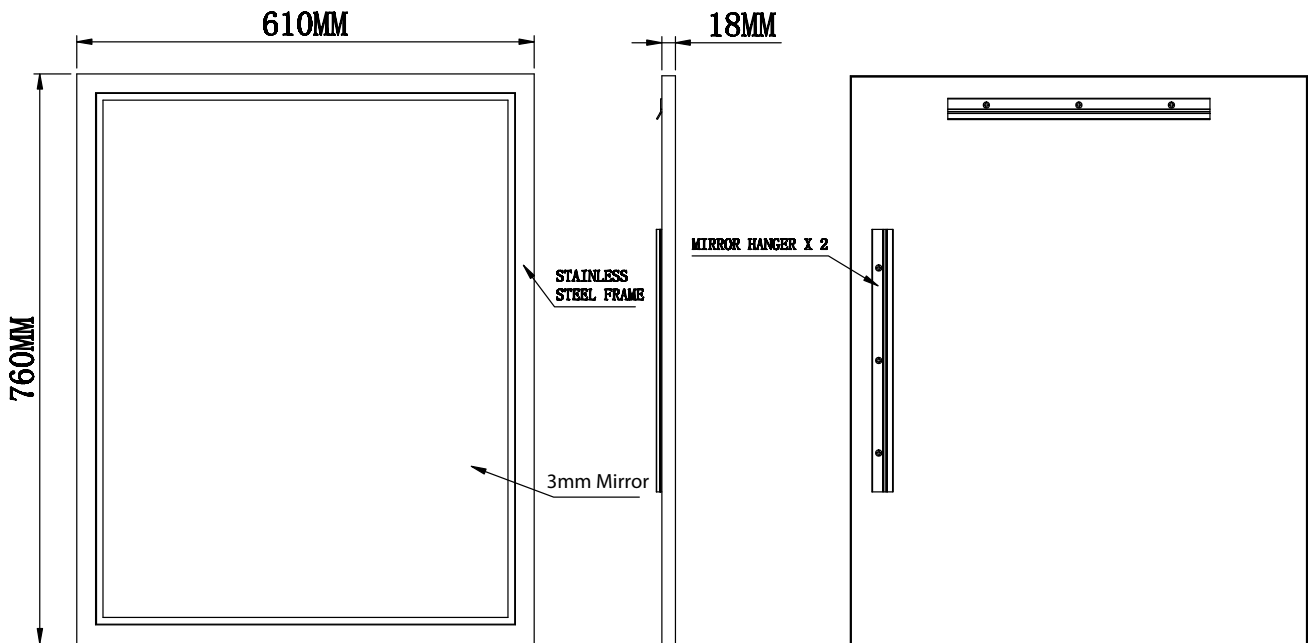

Phoenix

DESIGNED FOR YOU

Technical Data Sheet

Range: Mirrors
Type: Libra
Code: MI104
Version/Date: v1 01/18

Information:

- Brushed stainless steel outer frame

- Polished inner frame
- Can be mounted vertically or horizontally

Notes: Drawings may not be to scale. All dimensions in mm unless otherwise stated. Information correct at time of printing but subject to change at any time.