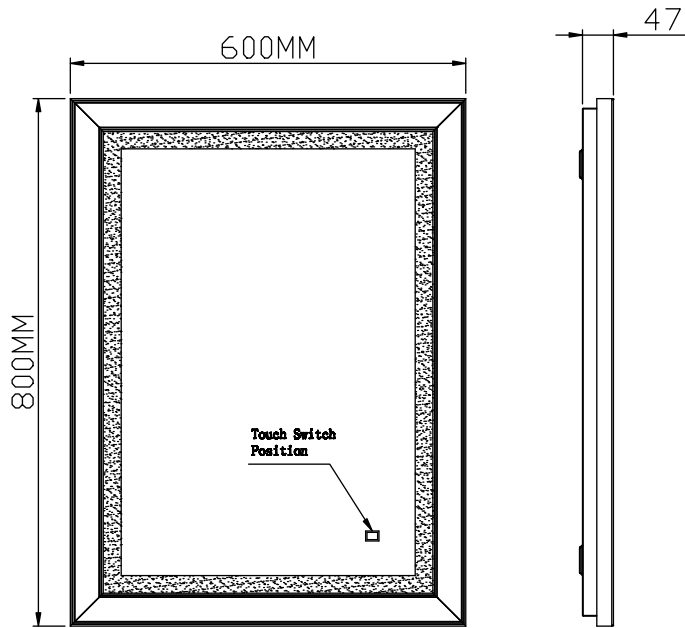

Phoenix

DESIGNED FOR YOU

Technical Data Sheet

Range: Mirrors
Type: Portia
Code: MI095
Version/Date: v1 01/18

Information:

- LED backlit
- Touch On/Off

- IP44 rated
- A+ Energy Rating

Finishes:

Notes: Drawings may not be to scale. All dimensions in mm unless otherwise stated. Information correct at time of printing but subject to change at any time.