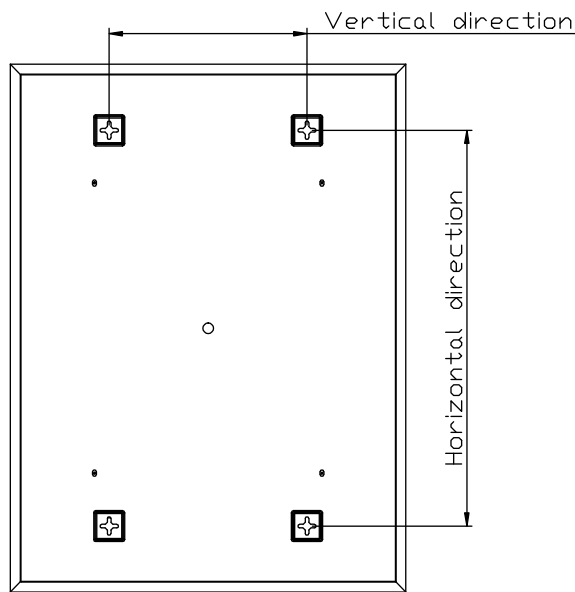

Phoenix

DESIGNED FOR YOU

Technical Data Sheet

Range: Mirrors
Type: Portia
Code: MI095
Version/Date: v1 01/18

Information:

- LED backlit
- Touch On/Off

- IP44 rated
- A+ Energy Rating

Finishes:

Notes: Drawings may not be to scale. All dimensions in mm unless otherwise stated. Information correct at time of printing but subject to change at any time.