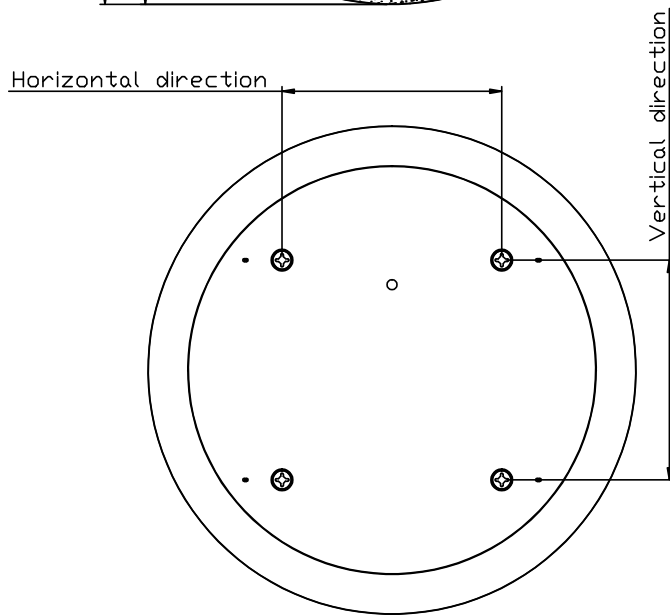

Phoenix

DESIGNED FOR YOU

Technical Data Sheet

| | |
|---------------|----------|
| Range: | Mirrors |
| Type: | Planet |
| Code: | MI075 |
| Version/Date: | v1 09/18 |

Information:

- LED backlit
- Motion On/Off

Notes: Drawings may not be to scale. All dimensions in mm unless otherwise stated. Information correct at time of printing but subject to change at any time.