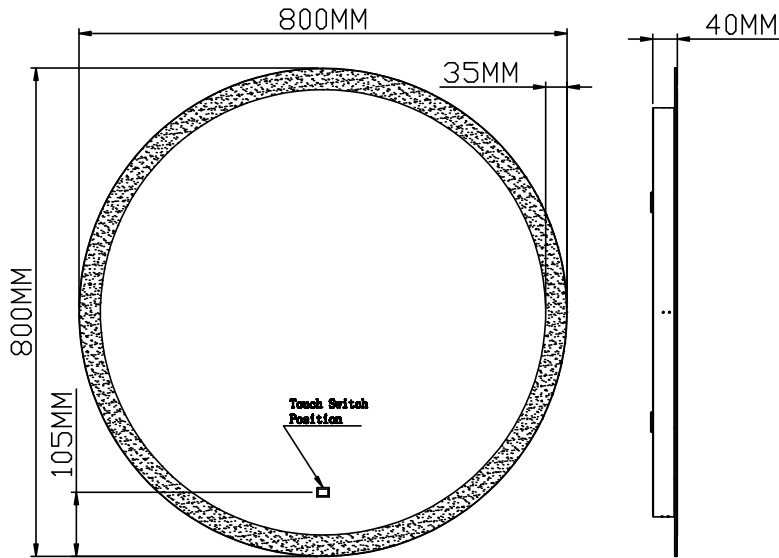

Phoenix

DESIGNED FOR YOU

Technical Data Sheet

| | |
|---------------|----------|
| Range: | Mirrors |
| Type: | Planet |
| Code: | MI075 |
| Version/Date: | v1 09/18 |

Information:

- LED backlit
- Motion On/Off

- Heated demister pad
- IP44 rated
- A+ Energy Rating

Finishes:

Guarantee/Aftercare: During installation extra care must be taken to avoid damaging the fittings. We provide a guarantee against faulty manufacture or materials (excluding serviceable parts), providing they have been installed, cared for and used in accordance with our instructions and good plumbing practice.

Notes: Drawings may not be to scale. All dimensions in mm unless otherwise stated. Information correct at time of printing but subject to change at any time.