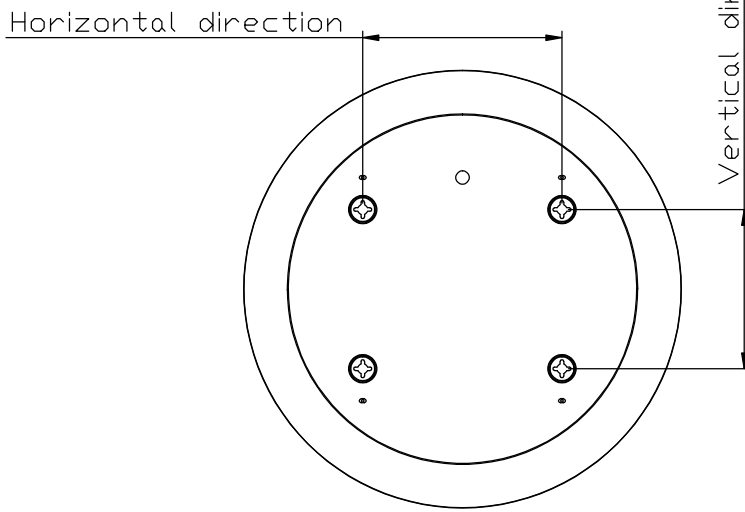

Phoenix

DESIGNED FOR YOU

Technical Data Sheet

Range:	Mirrors
Type:	Globe
Code:	MI074
Version/Date:	v1 01/18

Information:

- LED backlit
- Motion On/Off

- Heated demister pad
- IP44 rated
- A+ Energy Rating

Finishes:

Notes: Drawings may not be to scale. All dimensions in mm unless otherwise stated. Information correct at time of printing but subject to change at any time.