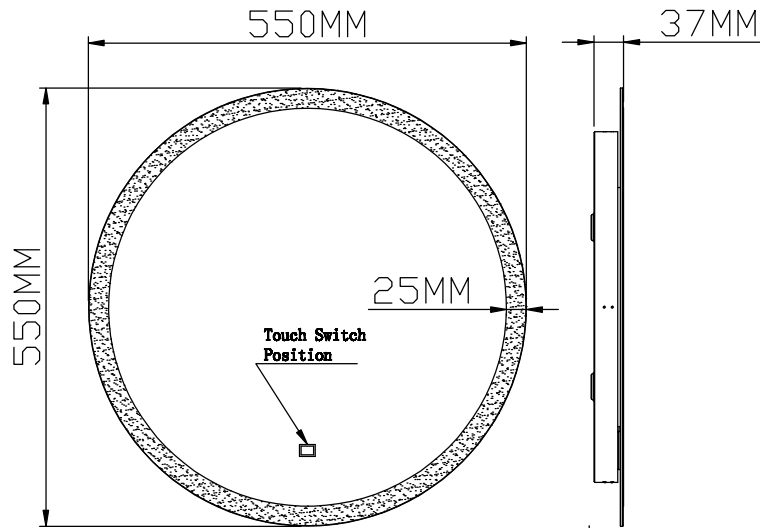

Phoenix

DESIGNED FOR YOU

Technical Data Sheet

Range:	Mirrors
Type:	Globe
Code:	MI074
Version/Date:	v1 01/18

Information:

- LED backlit
- Motion On/Off

- Heated demister pad
- IP44 rated
- A+ Energy Rating

Finishes:

Notes: Drawings may not be to scale. All dimensions in mm unless otherwise stated. Information correct at time of printing but subject to change at any time.