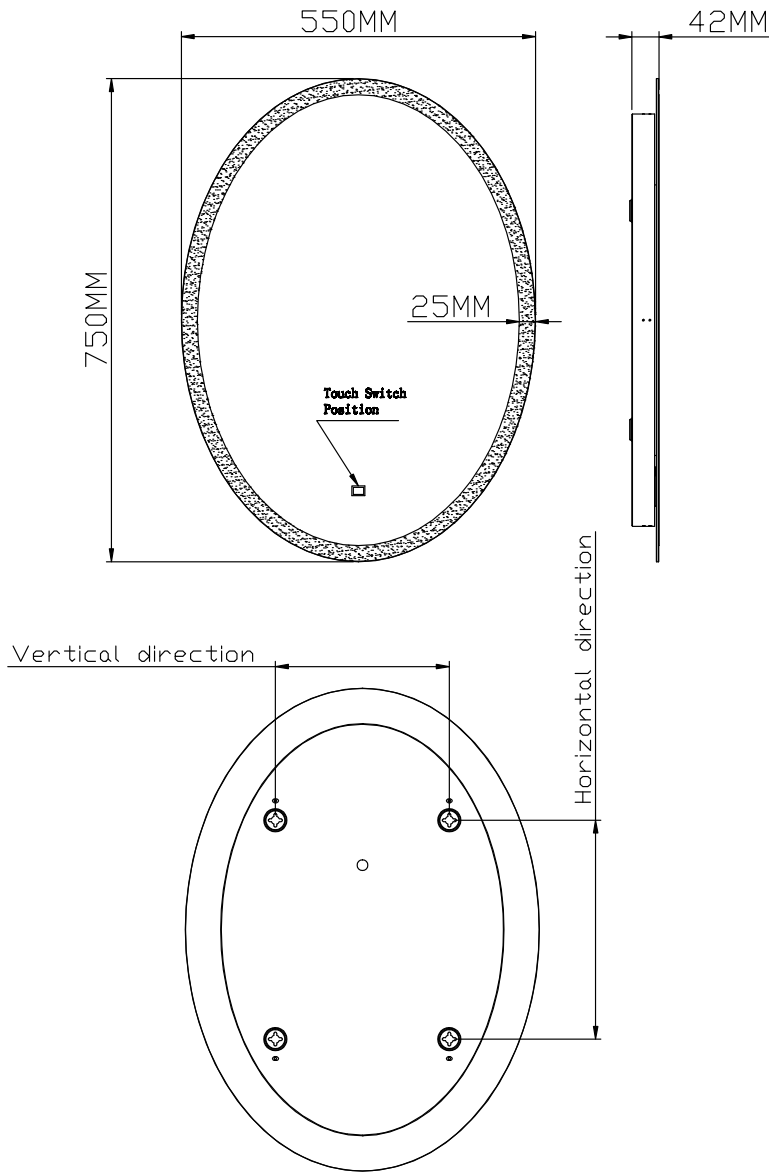

Phoenix

DESIGNED FOR YOU

Technical Data Sheet

Range:	Mirrors
Type:	Rosa
Code:	MI073
Version/Date:	v1 01/18

Information:

- LED backlit
- Motion On/Off

- Heated demister pad
- IP44 rated
- A+ Energy Rating

Finishes:

Notes: Drawings may not be to scale. All dimensions in mm unless otherwise stated. Information correct at time of printing but subject to change at any time.