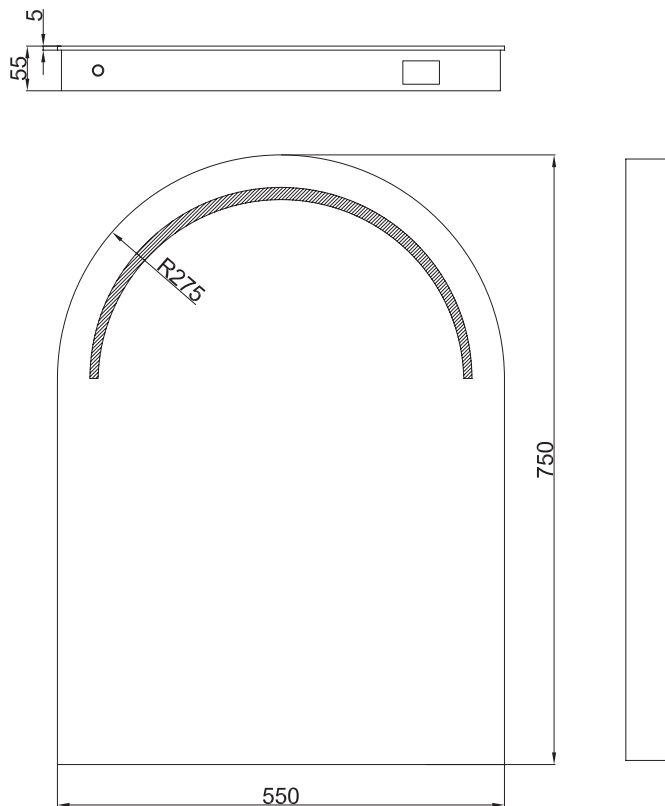

Phoenix

DESIGNED FOR YOU

Technical Data Sheet

Range: Mirrors
Type: Balmoral
Code: MI048
Version/Date: v1 02/16

Information:

- LED back lit mirror
- Heated demister pad
- Motion On/Off Sensor

- IP44 rated
- 22mm Bevelled Edge
- A+ Energy Rating

Notes: Drawings may not be to scale. All dimensions in mm unless otherwise stated. Information correct at time of printing but subject to change at any time.