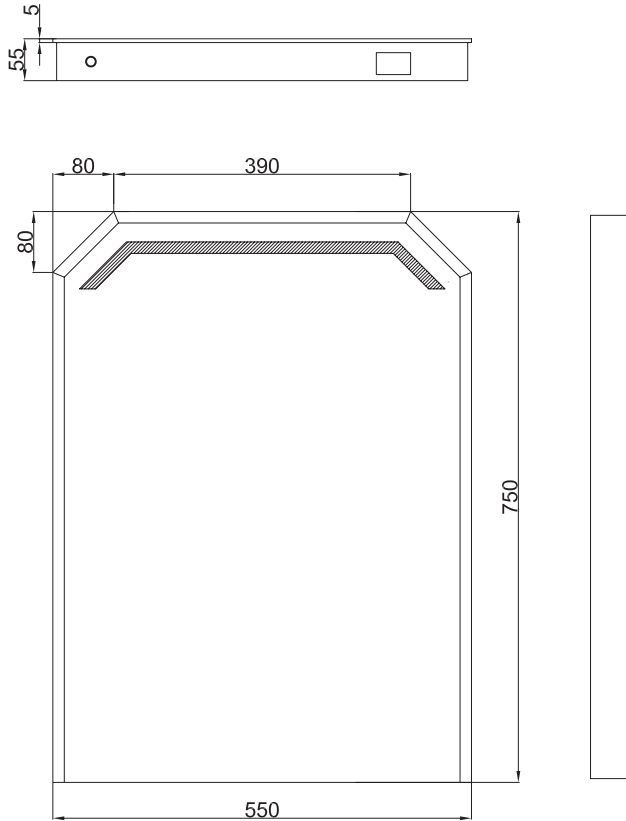

Phoenix

DESIGNED FOR YOU

Technical Data Sheet

Range: Mirrors
Type: Victoriana
Code: MI047
Version/Date: v1 02/16

Information:

- LED back lit mirror
- Heated demister pad
- Motion On/Off Sensor

- IP44 rated
- 22mm Bevelled Edge
- A+ Energy Rating

Notes: Drawings may not be to scale. All dimensions in mm unless otherwise stated. Information correct at time of printing but subject to change at any time.