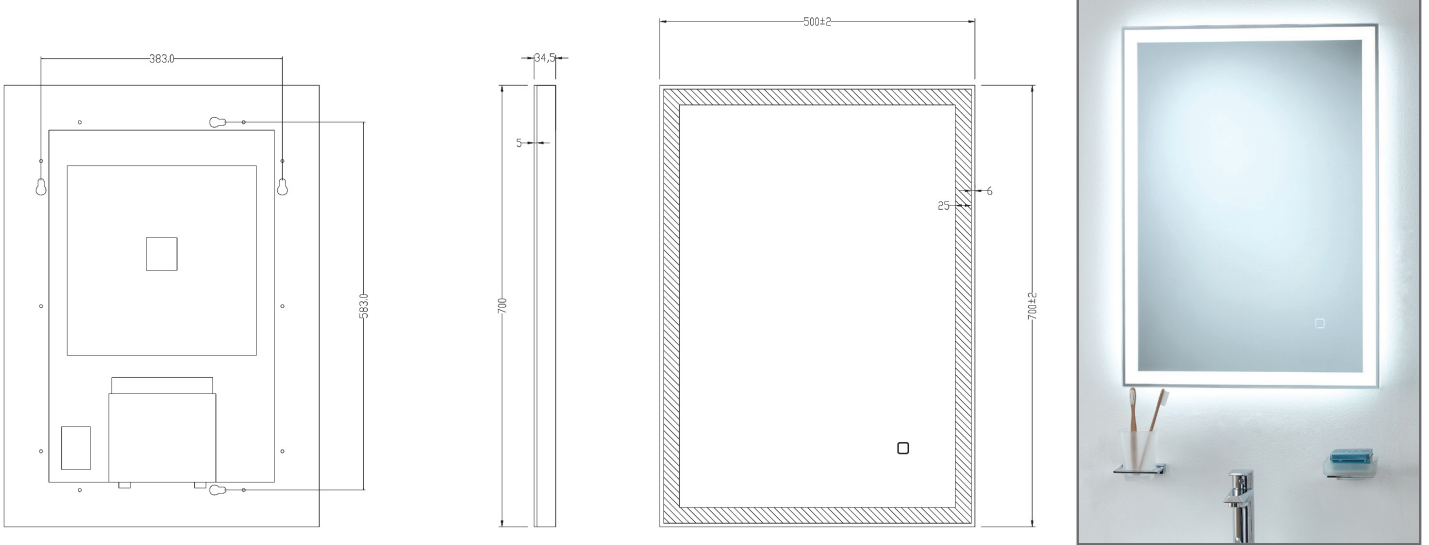

# Phoenix

DESIGNED FOR YOU

Technical Data Sheet

Range: Mirrors  
 Type: Orion  
 Code: MI009 MI010  
 Version/Date: v2 05/17

**Information:**

Press and hold button to loop through warm or cool lighting options

Notes: Drawings may not be to scale. All dimensions in mm unless otherwise stated. Information correct at time of printing but subject to change at any time.