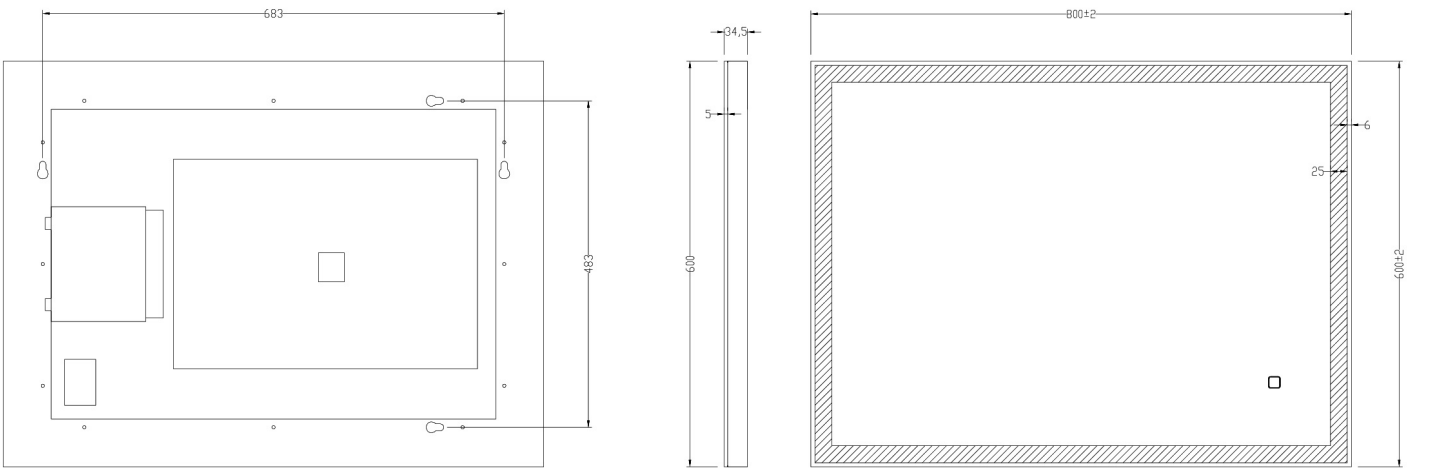

# Phoenix

DESIGNED FOR YOU

Technical Data Sheet

Range: Mirrors  
 Type: Orion  
 Code: MI009 MI010  
 Version/Date: v2 05/17

**Information:**

Press and hold button to loop through warm or cool lighting options

Notes: Drawings may not be to scale. All dimensions in mm unless otherwise stated. Information correct at time of printing but subject to change at any time.