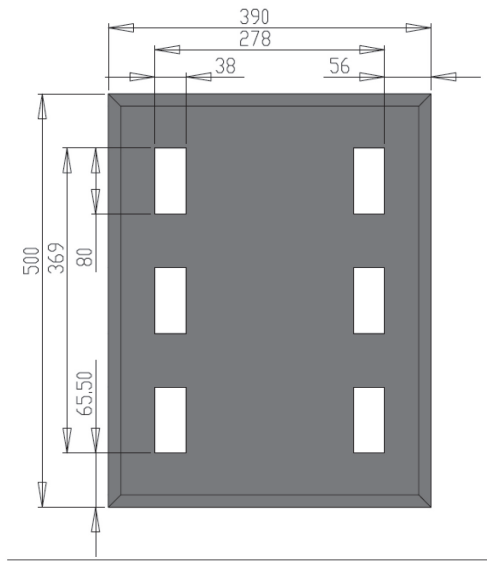

Phoenix

DESIGNED FOR YOU

Technical Data Sheet

Range: Mirrors

Type: Calisto

Code: MI006 MI007 MI008

Version/Date: v2 02/17

MI008

MI007

MI006

Information:

- LED backlit
- Motion On/Off
- Heated Demister pad
- 22mm bevelled edge

- Shaver socket
- IP44 rated
- A+ Energy Rating
- Mount vertically or horizontally

Finishes:

Guarantee/Aftercare: During installation extra care must be taken to avoid damaging the fittings. We provide a guarantee against faulty manufacture or materials (excluding serviceable parts), providing they have been installed, cared for and used in accordance with our instructions and good plumbing practice.

Notes: Drawings may not be to scale. All dimensions in mm unless otherwise stated. Information correct at time of printing but subject to change at any time.