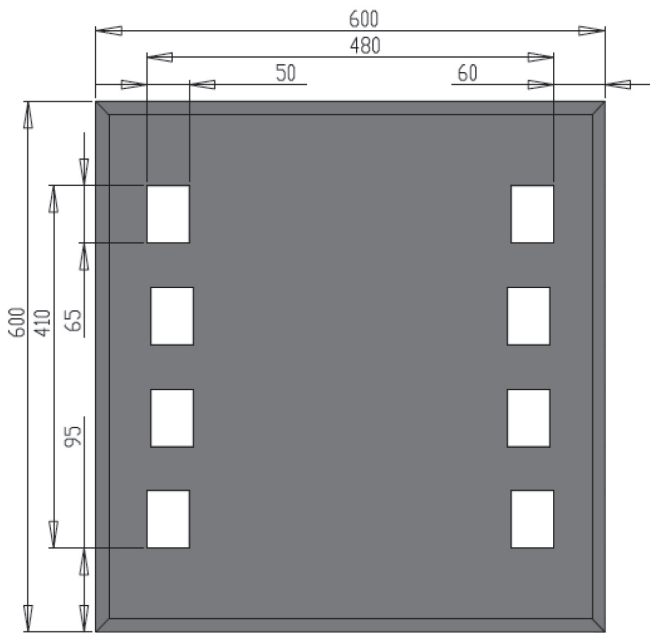

Phoenix

DESIGNED FOR YOU

Technical Data Sheet

Range: Mirrors

Type: Calisto

Code: MI006 MI007 MI008

Version/Date: v2 02/17

MI008

MI007

MI006

Information:

- LED backlit
- Motion On/Off
- Heated Demister pad
- 22mm bevelled edge

- Shaver socket
- IP44 rated
- A+ Energy Rating
- Mount vertically or horizontally

Finishes:

Guarantee/Aftercare: During installation extra care must be taken to avoid damaging the fittings. We provide a guarantee against faulty manufacture or materials (excluding serviceable parts), providing they have been installed, cared for and used in accordance with our instructions and good plumbing practice.

Notes: Drawings may not be to scale. All dimensions in mm unless otherwise stated. Information correct at time of printing but subject to change at any time.