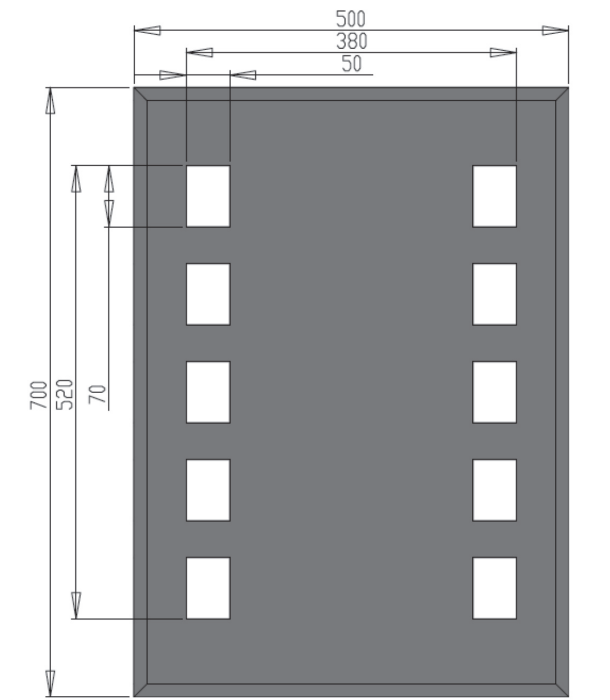

Phoenix

DESIGNED FOR YOU

Technical Data Sheet

Range: Mirrors

Type: Calisto

Code: MI006 MI007 MI008

Version/Date: v2 02/17

MI008

MI007

MI006

Information:

- LED backlit
- Motion On/Off
- Heated Demister pad
- 22mm bevelled edge

- Shaver socket
- IP44 rated
- A+ Energy Rating
- Mount vertically or horizontally

Finishes:

Guarantee/Aftercare: During installation extra care must be taken to avoid damaging the fittings. We provide a guarantee against faulty manufacture or materials (excluding serviceable parts), providing they have been installed, cared for and used in accordance with our instructions and good plumbing practice.

Notes: Drawings may not be to scale. All dimensions in mm unless otherwise stated. Information correct at time of printing but subject to change at any time.