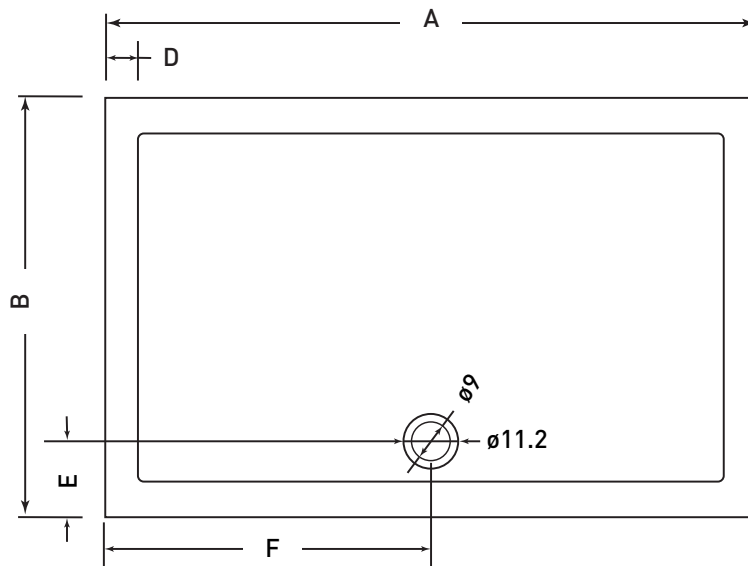

Phoenix

DESIGNED FOR YOU

Technical Data Sheet

Range:	Shower Trays
Type:	Rectangular - Centre Waste
Code:	LP018
Version/Date:	v1 05/17

Size	Code	A	B	D	E	F
120 x 90	LP018	120	90	6.5	19	60

Dimensions in CM.

Information: Trays include 90mm waste

Notes: Drawings may not be to scale. All dimensions in cm unless otherwise stated. Information correct at time of printing but subject to change at any time.