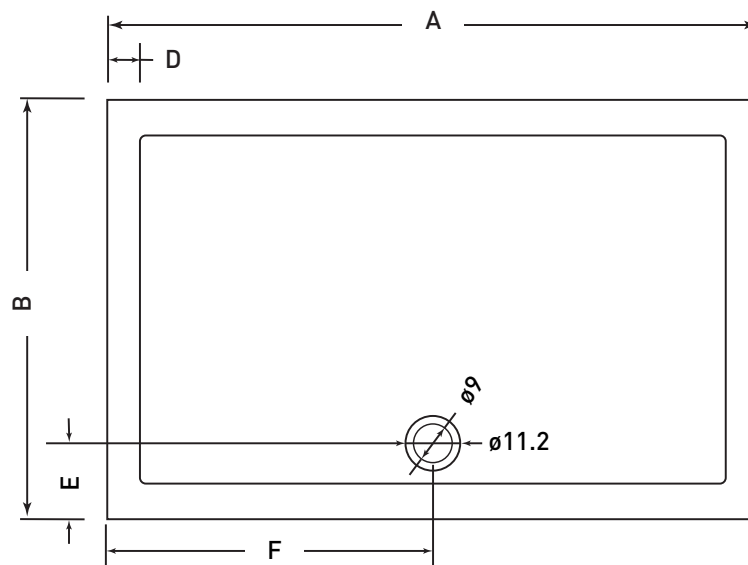

## Technical Data Sheet

Range:	Shower Trays
Type:	Rectangular - Centre Waste
Code:	LP011
Version/Date:	v1 06/17

Size	Code	A	B	D	E	F
100 x 80	LP018	100	80	6.5	19	50

Dimensions in CM.

Information: Trays include 90mm waste

Notes: Drawings may not be to scale. All dimensions in cm unless otherwise stated. Information correct at time of printing but subject to change at any time.