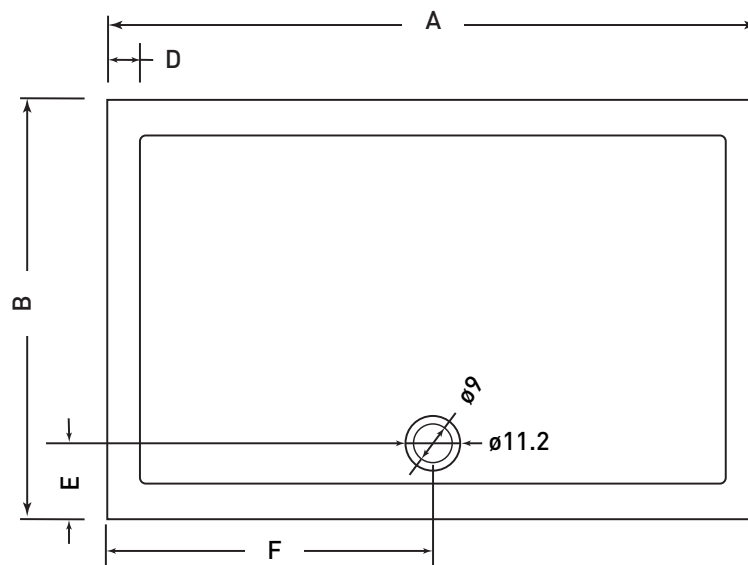

## Technical Data Sheet

Range:	Shower Trays
Type:	Rectangular - Centre Waste
Code:	LP005
Version/Date:	v1 06/17

Size	Code	A	B	D	E	F
90 x 70	LP005	90	70	6.5	19	45

Dimensions in CM.

Information: Trays include 90mm waste

Notes: Drawings may not be to scale. All dimensions in cm unless otherwise stated. Information correct at time of printing but subject to change at any time.