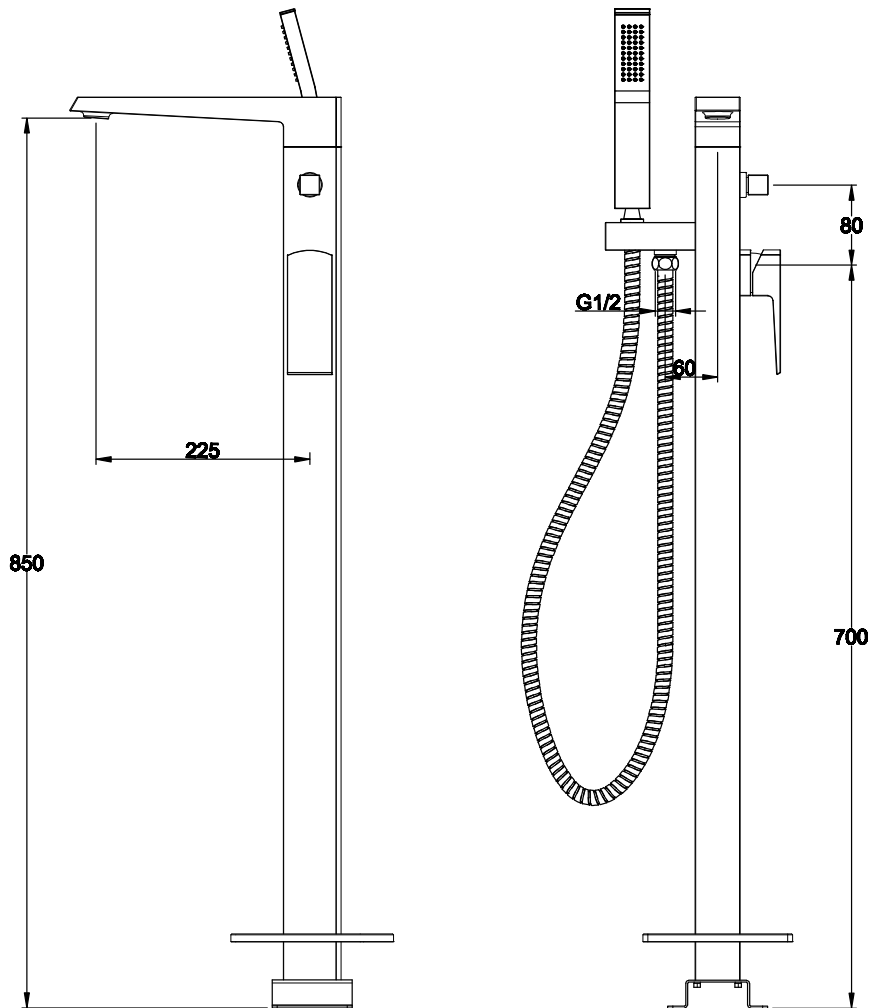

Phoenix

DESIGNED FOR YOU

Technical Data Sheet

Range: Brassware

Type: KI Freestanding Mixer

Code: KI020

Version/Date: v2 07/17

Information:

Notes: Drawings may not be to scale. All dimensions in mm unless otherwise stated. Information correct at time of printing but subject to change at any time.