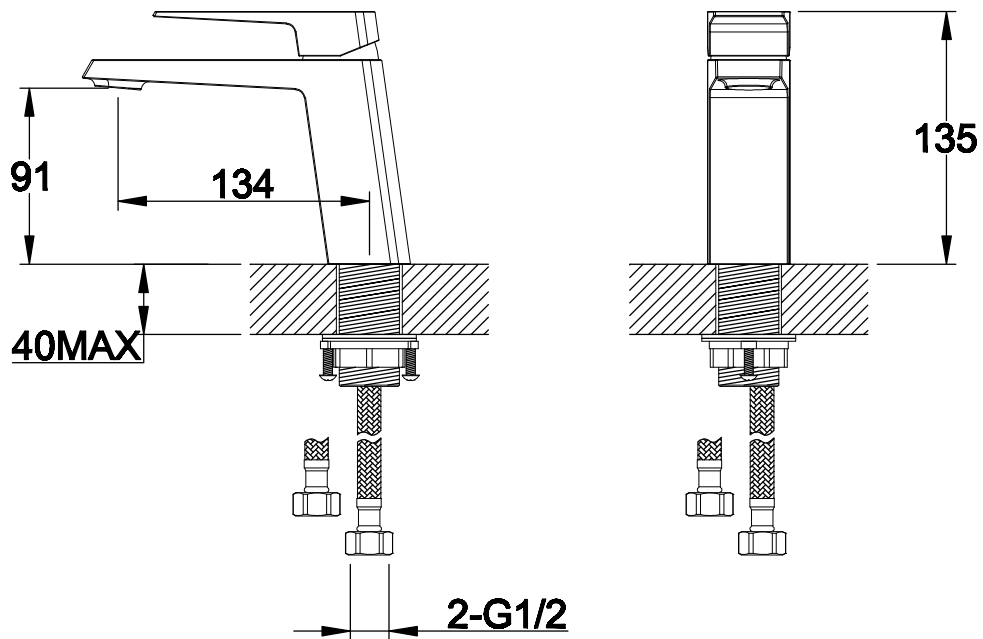

# Phoenix

DESIGNED FOR YOU

Technical Data Sheet

Range: Brassware  
Type: KI Mono Basin Mixer  
Code: KI009  
Version/Date: v2 07/17

Information:

Finishes:

Guarantee/Aftercare: During installation extra care must be taken to avoid damaging the fittings. We provide a guarantee against faulty manufacture or materials (excluding serviceable parts), providing they have been installed, cared for and used in accordance with our instructions and good plumbing practice. We recommend that all brassware is installed to allow access to serviceable parts as we cannot accept responsibility in the event that access is required.

Notes: Drawings may not be to scale. All dimensions in mm unless otherwise stated. Information correct at time of printing but subject to change at any time.